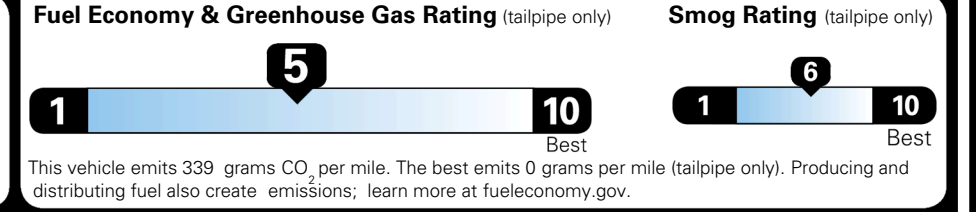

TOTAL ADDITIONAL WEIGHT: 12.7

EPA DOT Fuel Economy and Environment

Gasoline Vehicle

You spend \$1,000 more in fuel costs over 5 years compared to the average new vehicle.

Annual fuel cost \$1,900

Actual results will vary for many reasons, including driving conditions and how you drive and maintain your vehicle. The average new vehicle gets 29 MPG and costs \$8,500 to fuel over 5 years. Cost estimates are based on 15,000 miles per year at \$ 3.30 per gallon. MPGe is miles per gasoline gallon equivalent. Vehicle emissions are a significant cause of climate change and smog.