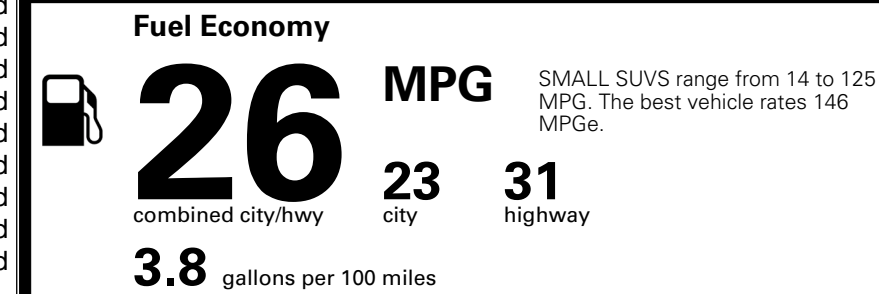

TOTAL ADDITIONAL WEIGHT: 12.7

EPA DOT Fuel Economy and Environment

Gasoline Vehicle

You spend \$1,000 more in fuel costs over 5 years compared to the average new vehicle.

Annual fuel cost \$1,900

Actual results will vary for many reasons, including driving conditions and how you drive and maintain your vehicle. The average new vehicle gets 29 MPG and costs \$8,500 to fuel over 5 years. Cost estimates are based on 15,000 miles per year at \$ 3.30 per gallon. MPGe is miles per gasoline gallon equivalent. Vehicle emissions are a significant cause of climate change and smog.