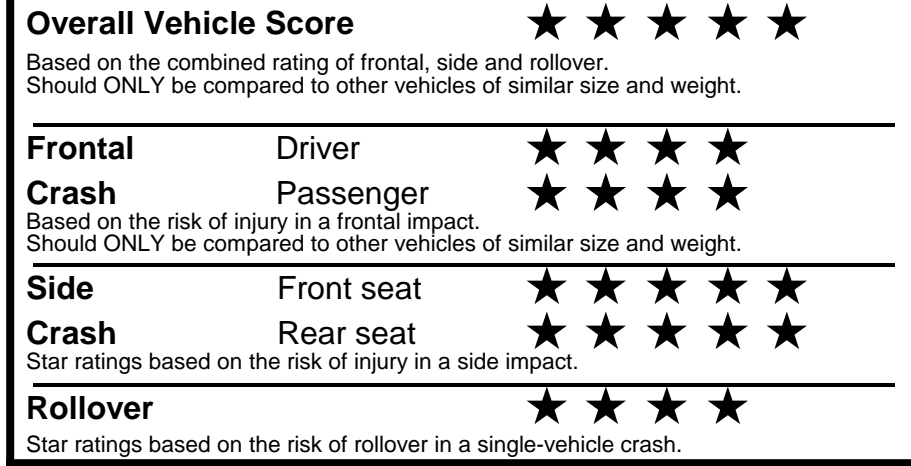

fueleconomy.gov

Calculate personalized estimates and compare vehicles

GOVERNMENT 5-STAR SAFETY RATINGS

Star ratings range from 1 to 5 stars (★★★★★) with 5 being the highest. Source: National Highway Traffic Safety Administration (NHTSA). www.safercar.gov or 1-888-327-4236