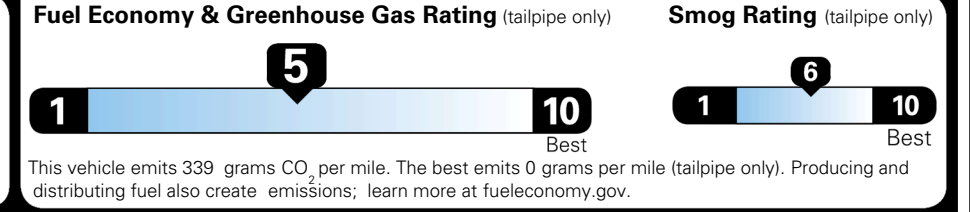

\$495.00
 \$1,300.00
 \$235.00
 \$65.00
 \$130.00

MSRP INCLUDING OPTIONS

\$ 37,515.00

INLAND FREIGHT AND HANDLING

\$ 1,495.00

TOTAL MANUFACTURER'S SUGGESTED RETAIL PRICE ▶

\$ 39,010.00

EPA DOT Fuel Economy and Environment

Gasoline Vehicle

SMALL SUVs range from 14 to 125 MPG. The best vehicle rates 146 MPGe.

You spend \$1,000 more in fuel costs over 5 years compared to the average new vehicle.

Annual fuel cost \$1,900

Actual results will vary for many reasons, including driving conditions and how you drive and maintain your vehicle. The average new vehicle gets 29 MPG and costs \$8,500 to fuel over 5 years. Cost estimates are based on 15,000 miles per year at \$ 3.30 per gallon. MPGe is miles per gasoline gallon equivalent. Vehicle emissions are a significant cause of climate change and smog.