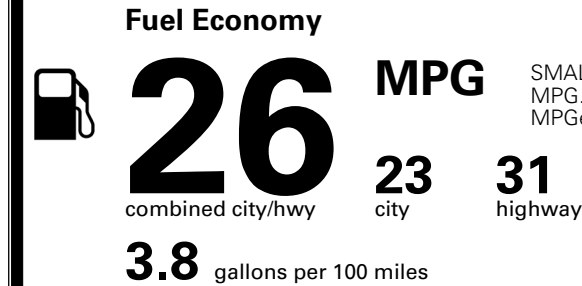

\$495.00
 \$1,300.00
 \$235.00
 \$65.00
 \$130.00

MSRP INCLUDING OPTIONS

\$ 37,515.00

INLAND FREIGHT AND HANDLING

\$ 1,495.00

TOTAL MANUFACTURER'S SUGGESTED RETAIL PRICE ▶

\$ 39,010.00

EPA DOT Fuel Economy and Environment

Gasoline Vehicle

SMALL SUVs range from 14 to 125 MPG. The best vehicle rates 146 MPGe.

You spend \$1,000 more in fuel costs over 5 years compared to the average new vehicle.

Annual fuel cost \$1,900

Actual results will vary for many reasons, including driving conditions and how you drive and maintain your vehicle. The average new vehicle gets 29 MPG and costs \$8,500 to fuel over 5 years. Cost estimates are based on 15,000 miles per year at \$ 3.30 per gallon. MPGe is miles per gasoline gallon equivalent. Vehicle emissions are a significant cause of climate change and smog.