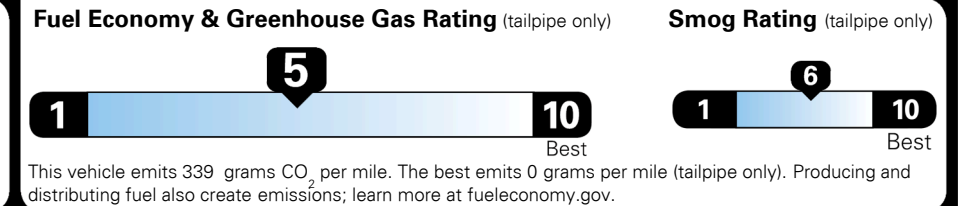

You spend $1,000 more in fuel costs over 5 years compared to the average new vehicle.

Annual fuel cost $1,900