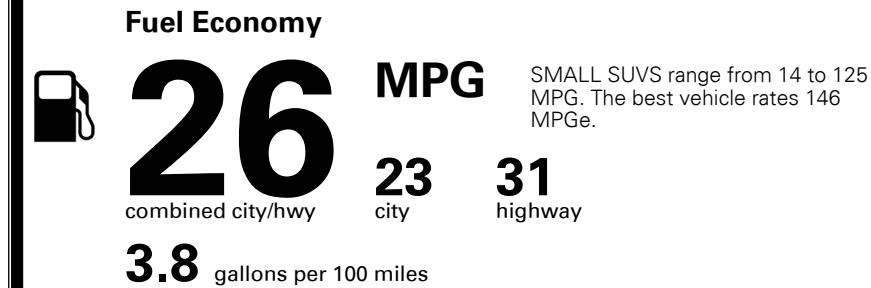

EXTERIOR

17" Alloy Wheels
LED Projector Headlights w/ Auto-On/Off
LED Positioning Lights
Power Adj. Heated Outside Mirrors w/LED Turn Signals
Compact Spare Tire

WARRANTY

10 Year/100,000 Mile Limited Powertrain Warranty
5 Year/60,000 Mile Limited Basic Warranty
5 Year/60,000 Mile Roadside Assistance

MANUFACTURER'S SUGGESTED RETAIL PRICE ▶

$ 35,090.00

COMPARE S FWD FEATURES

Added to/in place of standard LX FWD features

- 18" Alloy Wheels
- Roof Rails
- Parking Distance Warning-Forward/Reverse
- SynTex Seating Material
- Power Adj. Driver's Seat w/ Power Lumbar
- Wireless Phone Charger
- Heated Front Seats
- Dual-Zone Automatic Climate Control

Included
Included
Included
Included
Included
Included
Included
Included

ADDITIONAL INSTALLED EQUIPMENT: (In addition to or in place of standard features)

Panoramic Sunroof Package
- Panoramic Sunroof w/ Power Sunshade
- LED Interior Lighting
Cross Bars
Auto-Dimming Mirror w/ HomeLink™
Roadside Assistance Kit

$1,300.00
$395.00
$375.00
$75.00

MSRP INCLUDING OPTIONS

$ 37,235.00

INLAND FREIGHT AND HANDLING

$ 1,445.00

TOTAL MANUFACTURER'S SUGGESTED RETAIL PRICE ▶

$ 38,680.00

EPA DOT Fuel Economy and Environment

Gasoline Vehicle

You spend $1,000 more in fuel costs over 5 years compared to the average new vehicle.

Annual fuel cost $1,900