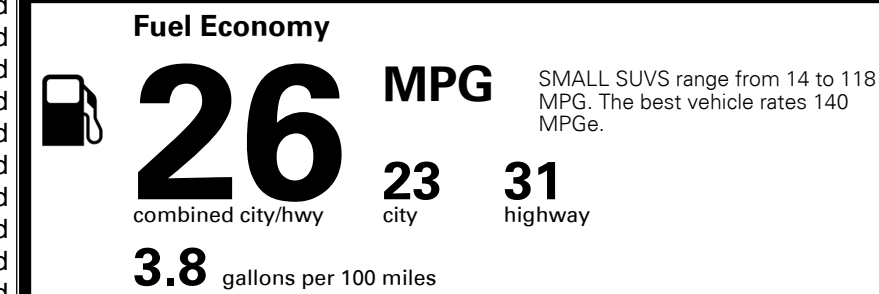

EPA DOT Fuel Economy and Environment

Gasoline Vehicle

You spend $500 more in fuel costs over 5 years
compared to the average new vehicle.

Annual fuel cost $2,000