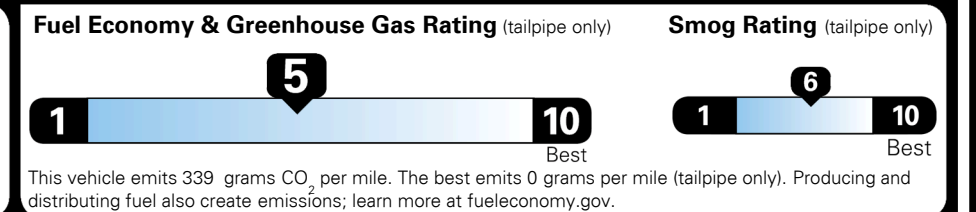

EPA DOT Fuel Economy and Environment

Gasoline Vehicle

You spend \$500 more in fuel costs over 5 years
 compared to the average new vehicle.

Annual fuel cost \$2,000

Actual results will vary for many reasons, including driving conditions and how you drive and maintain your vehicle. The average new vehicle gets 28 MPG and costs \$9,500 to fuel over 5 years. Cost estimates are based on 15,000 miles per year at \$ 3.50 per gallon. MPGe is miles per gasoline gallon equivalent. Vehicle emissions are a significant cause of climate change and smog.