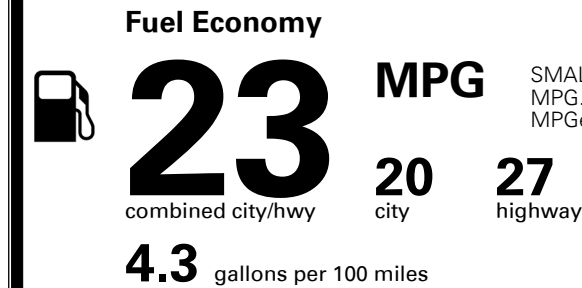

INLAND FREIGHT AND HANDLING \$ 1,445.00

TOTAL MANUFACTURER'S SUGGESTED RETAIL PRICE ▶ \$ 50,075.00

TOTAL ADDITIONAL WEIGHT: 67.4

EPA DOT Fuel Economy and Environment

SMALL SUVs range from 14 to 125 MPG. The best vehicle rates 146 MPGe.