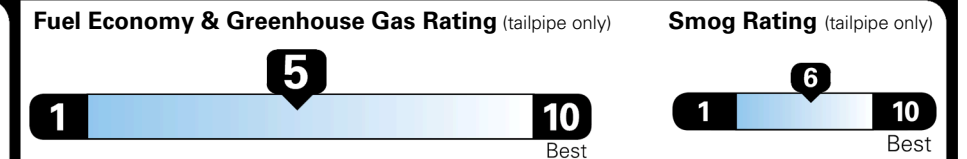

This vehicle emits 388 grams CO₂ per mile. The best emits 0 grams per mile (tailpipe only). Producing and distributing fuel also create emissions; learn more at fueleconomy.gov.

Actual results will vary for many reasons, including driving conditions and how you drive and maintain your vehicle. The average new vehicle gets 29 MPG and costs $8,500 to fuel over 5 years. Cost estimates are based on 15,000 miles per year at $ 3.30 per gallon. MPGe is miles per gasoline gallon equivalent. Vehicle emissions are a significant cause of climate change and smog.

fueleconomy.gov

Calculate personalized estimates and compare vehicles

GOVERNMENT 5-STAR SAFETY RATINGS

Overall Vehicle Score ★ ★ ★ ★ ★

Based on the combined rating of frontal, side and rollover. Should ONLY be compared to other vehicles of similar size and weight.

Frontal Crash Driver Passenger ★ ★ ★ ★ ★

Based on the risk of injury in a frontal impact. Should ONLY be compared to other vehicles of similar size and weight.

Side Crash Front seat Rear seat ★ ★ ★ ★ ★

Star ratings based on the risk of injury in a side impact.

Rollover ★ ★ ★ ★ ★

Star ratings based on the risk of rollover in a single-vehicle crash.

Star ratings range from 1 to 5 stars (★★★★★) with 5 being the highest.

Source: National Highway Traffic Safety Administration (NHTSA).

www.safercar.gov or 1-888-327-4236

Manufacturer's suggested retail price includes Manufacturer's recommended pre-delivery service. License and title fees, state and local taxes and other dealer installed options and accessories are not included in the manufacturer's suggested retail price.

PARTS CONTENT INFORMATION

FOR VEHICLES IN THIS CAR LINE U.S./CANADIAN PARTS CONTENT: 55 %

MAJOR SOURCES OF FOREIGN PARTS: KOREA: 30%

NOTE: PARTS CONTENT DOES NOT INCLUDE FINAL ASSEMBLY, DISTRIBUTION, OR OTHER NON-PARTS COSTS.

FOR THIS VEHICLE FINAL ASSEMBLY POINT: WEST POINT, GA, USA

COUNTRY OF ORIGIN

ENGINE (MOTOR): USA

TRANSMISSION: KOREA