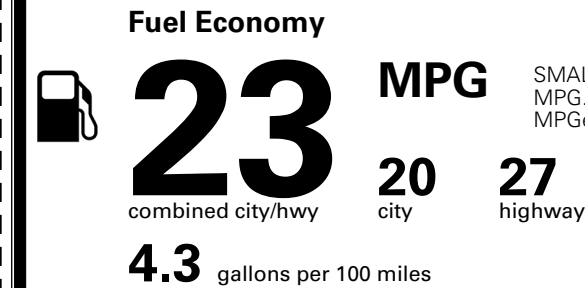

EPA DOT Fuel Economy and Environment

Gasoline Vehicle

SMALL SUVs range from 14 to 125 MPG. The best vehicle rates 146 MPGe.

You spend $2,250 more in fuel costs over 5 years compared to the average new vehicle.

Annual fuel cost $2,150