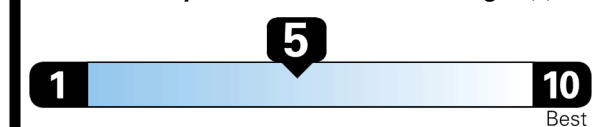

EPA DOT Fuel Economy and Environment

Gasoline Vehicle

Fuel Economy

23 MPG
combined city/hwy

20 MPG
city

27 MPG
highway

4.3 gallons per 100 miles

SMALL SUVs range from 14 to 125 MPG. The best vehicle rates 146 MPGe.

You spend $2,250 more in fuel costs over 5 years compared to the average new vehicle.

Annual fuel cost $2,150

Fuel Economy & Greenhouse Gas Rating (tailpipe only)