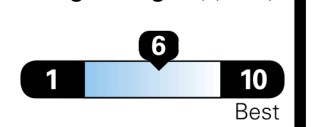

Smog Rating (tailpipe only)

This vehicle emits 388 grams CO₂ per mile. The best emits 0 grams per mile (tailpipe only). Producing and distributing fuel also create emissions; learn more at fueleconomy.gov.

Actual results will vary for many reasons, including driving conditions and how you drive and maintain your vehicle. The average new vehicle gets 29 MPG and costs $8,500 to fuel over 5 years. Cost estimates are based on 15,000 miles per year at $ 3.30 per gallon. MPGe is miles per gasoline gallon equivalent. Vehicle emissions are a significant cause of climate change and smog.

fueleconomy.gov

Calculate personalized estimates and compare vehicles