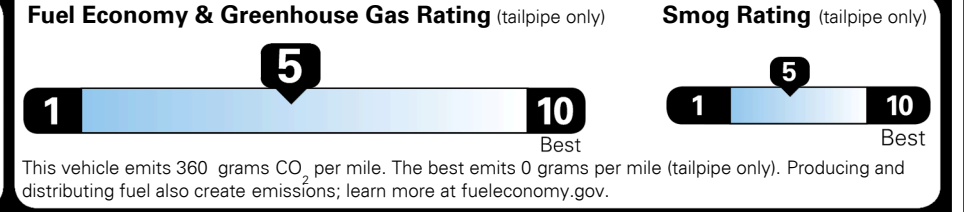

Actual results will vary for many reasons, including driving conditions and how you drive and maintain your vehicle. The average new vehicle gets 28 MPG and costs $8,000 to fuel over 5 years. Cost estimates are based on 15,000 miles per year at $ 2.95 per gallon. MPGe is miles per gasoline gallon equivalent. Vehicle emissions are a significant cause of climate change and smog.

fueleconomy.gov
Calculate personalized estimates and compare vehicles

Smartphone QR Code