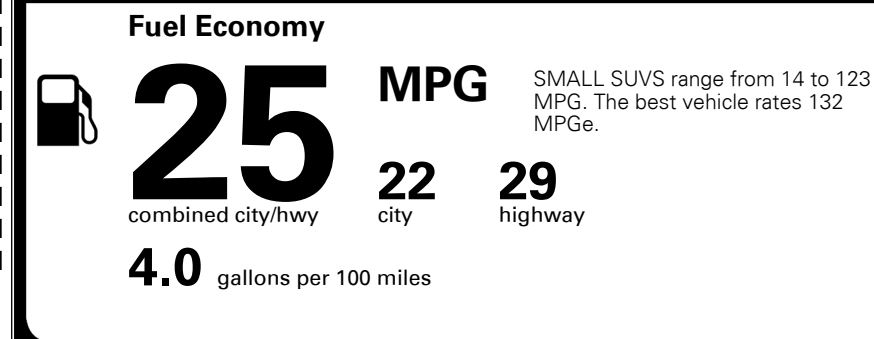

INLAND FREIGHT AND HANDLING

\$ 1,325.00

TOTAL MANUFACTURER'S SUGGESTED RETAIL PRICE ▶

\$ 41,955.00

TOTAL ADDITIONAL WEIGHT: 28.7

EPA DOT Fuel Economy and Environment

Gasoline Vehicle

You spend \$750 more in fuel costs over 5 years
 compared to the average new vehicle.