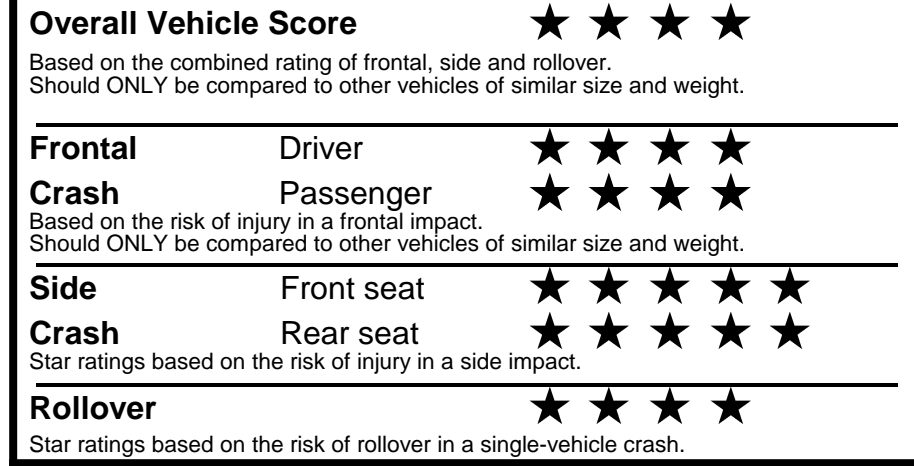

fueleconomy.gov
 Calculate personalized estimates and compare vehicles

Smartphone QR Code

GOVERNMENT 5-STAR SAFETY RATINGS

Star ratings range from 1 to 5 stars (★★★★★) with 5 being the highest.
 Source: National Highway Traffic Safety Administration (NHTSA).
www.safercar.gov or 1-888-327-4236