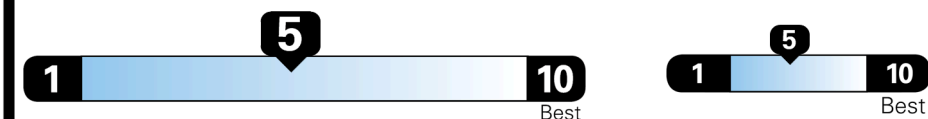

EPA DOT Fuel Economy and Environment

Gasoline Vehicle

Fuel Economy

25 MPG
combined city/hwy

22 MPG
city

29 MPG
highway

4.0 gallons per 100 miles

SMALL SUVs range from 14 to 123 MPG. The best vehicle rates 132 MPGe.

You spend $750 more in fuel costs over 5 years
compared to the average new vehicle.

Annual fuel cost $1,750

Fuel Economy & Greenhouse Gas Rating (tailpipe only)

Smog Rating (tailpipe only)