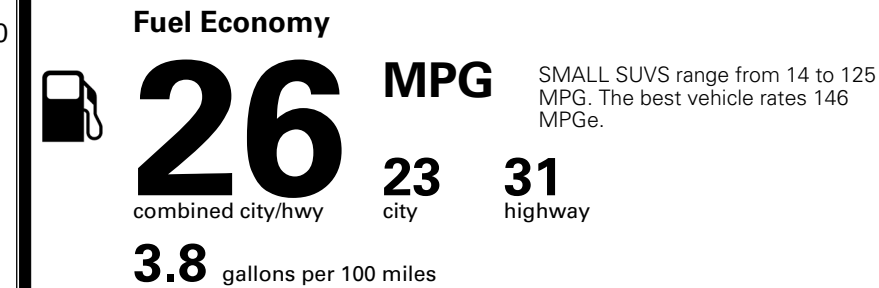

TOTAL ADDITIONAL WEIGHT: 6.6

EPA DOT Fuel Economy and Environment

Gasoline Vehicle

You spend
\$1,000
 more in fuel costs
 over 5 years
 compared to the
 average new vehicle.

Annual fuel cost
\$1,900

Actual results will vary for many reasons, including driving conditions and how you drive and maintain your vehicle. The average new vehicle gets 29 MPG and costs \$8,500 to fuel over 5 years. Cost estimates are based on 15,000 miles per year at \$ 3.30 per gallon. MPGe is miles per gasoline gallon equivalent. Vehicle emissions are a significant cause of climate change and smog.