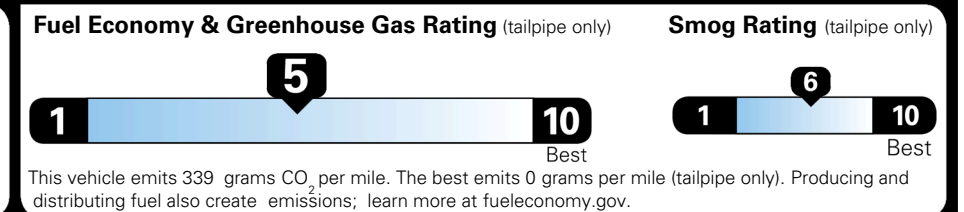

TOTAL ADDITIONAL WEIGHT: 6.6

EPA DOT Fuel Economy and Environment

Gasoline Vehicle

You spend
\$1,000
 more in fuel costs
 over 5 years
 compared to the
 average new vehicle.

Annual fuel cost
\$1,900

Actual results will vary for many reasons, including driving conditions and how you drive and maintain your vehicle. The average new vehicle gets 29 MPG and costs \$8,500 to fuel over 5 years. Cost estimates are based on 15,000 miles per year at \$ 3.30 per gallon. MPGe is miles per gasoline gallon equivalent. Vehicle emissions are a significant cause of climate change and smog.