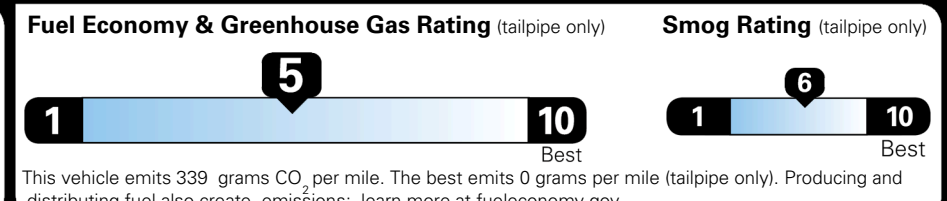

MANUFACTURER'S SUGGESTED RETAIL PRICE ▶ $ 32,390.00

ADDITIONAL INSTALLED EQUIPMENT:
(In addition to or in place of standard features)
Carpeted Floor Mats $235.00

MSRP INCLUDING OPTIONS $ 32,625.00

INLAND FREIGHT AND HANDLING $ 1,495.00

TOTAL MANUFACTURER'S SUGGESTED RETAIL PRICE ▶ $ 34,120.00

*Additional terms and conditions apply.
**Kia Connect may be currently unavailable for some Model Year 2022 and newer vehicles sold or purchased in Massachusetts; please see owners.kia.com for more information.
NOTE: When you purchase this vehicle, Kia America, Inc. collects personal information you provide to the dealership. For information on our collection and use of personal information and your rights, please see our Privacy Policy on www.kia.com.

TOTAL ADDITIONAL WEIGHT: 6.6

EPA DOT Fuel Economy and Environment

Gasoline Vehicle

Fuel Economy

26 MPG
combined city/hwy

23 MPG
city

31 MPG
highway

SMALL SUVs range from 14 to 125 MPG. The best vehicle rates 146 MPGe.

3.8 gallons per 100 miles

You spend $1,000 more in fuel costs over 5 years compared to the average new vehicle.

Annual fuel cost $1,900

Actual results will vary for many reasons, including driving conditions and how you drive and maintain your vehicle. The average new vehicle gets 29 MPG and costs $8,500 to fuel over 5 years. Cost estimates are based on 15,000 miles per year at $ 3.30 per gallon. MPGe is miles per gasoline gallon equivalent. Vehicle emissions are a significant cause of climate change and smog.

fueleconomy.gov
Calculate personalized estimates and compare vehicles

GOVERNMENT 5-STAR SAFETY RATINGS

Overall Vehicle Score ★ ★ ★ ★ ★
Based on the combined rating of frontal, side and rollover. Should ONLY be compared to other vehicles of similar size and weight.

Frontal	Driver	★ ★ ★ ★ ★
Crash	Passenger	★ ★ ★ ★ ★
Based on the risk of injury in a frontal impact. Should ONLY be compared to other vehicles of similar size and weight.		
Side	Front seat	★ ★ ★ ★ ★
Crash	Rear seat	★ ★ ★ ★ ★
Star ratings based on the risk of injury in a side impact.		
Rollover		★ ★ ★ ★ ★
Star ratings based on the risk of rollover in a single-vehicle crash.		

PARTS CONTENT INFORMATION

FOR VEHICLES IN THIS CAR LINE U.S./CANADIAN PARTS CONTENT: 55 %

MAJOR SOURCES OF FOREIGN PARTS: KOREA: 30%

NOTE: PARTS CONTENT DOES NOT INCLUDE FINAL ASSEMBLY, DISTRIBUTION, OR OTHER NON-PARTS COSTS.

FOR THIS VEHICLE FINAL ASSEMBLY POINT: WEST POINT, GA, USA

COUNTRY OF ORIGIN
ENGINE (MOTOR): USA
TRANSMISSION: USA

Star ratings range from 1 to 5 stars (★★★★★) with 5 being the highest.
Source: National Highway Traffic Safety Administration (NHTSA).
www.safercar.gov or 1-888-327-4236

Manufacturer's suggested retail price includes Manufacturer's recommended pre-delivery service. License and title fees, state and local taxes and other dealer installed options and accessories are not included in the manufacturer's suggested retail price.