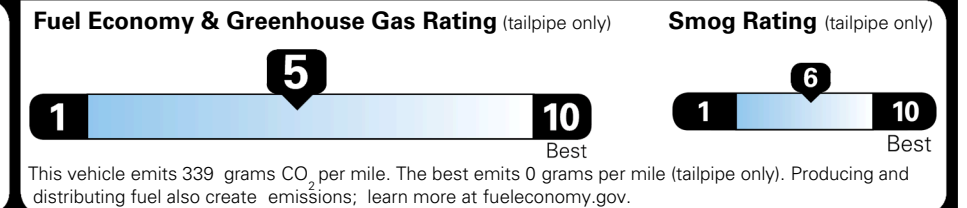

MSRP INCLUDING OPTIONS

\$ 32,720.00

INLAND FREIGHT AND HANDLING

\$ 1,445.00

TOTAL MANUFACTURER'S SUGGESTED RETAIL PRICE ▶

\$ 34,165.00

TOTAL ADDITIONAL WEIGHT: 7.0

*Additional terms and conditions apply.
 **Kia Connect may be currently unavailable for some Model Year 2022 and newer vehicles sold or purchased in Massachusetts; please see owners.kia.com for more information.
 NOTE: When you purchase this vehicle, Kia America, Inc. collects personal information you provide to the dealership. For information on our collection and use of personal information and your rights, please see our Privacy Policy on www.kia.com.

EPA DOT Fuel Economy and Environment

Gasoline Vehicle

You spend \$1,000 more in fuel costs over 5 years compared to the average new vehicle.

Annual fuel cost \$1,900

Actual results will vary for many reasons, including driving conditions and how you drive and maintain your vehicle. The average new vehicle gets 29 MPG and costs \$8,500 to fuel over 5 years. Cost estimates are based on 15,000 miles per year at \$ 3.30 per gallon. MPGe is miles per gasoline gallon equivalent. Vehicle emissions are a significant cause of climate change and smog.