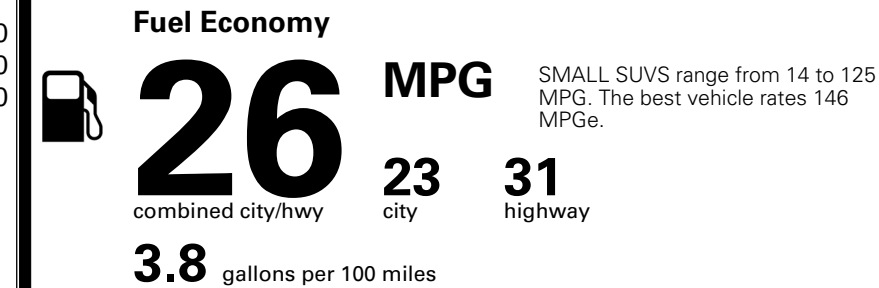

MSRP INCLUDING OPTIONS

\$ 32,720.00

INLAND FREIGHT AND HANDLING

\$ 1,445.00

TOTAL MANUFACTURER'S SUGGESTED RETAIL PRICE ▶

\$ 34,165.00

TOTAL ADDITIONAL WEIGHT: 7.0

*Additional terms and conditions apply.
 **Kia Connect may be currently unavailable for some Model Year 2022 and newer vehicles sold or purchased in Massachusetts; please see owners.kia.com for more information.
 NOTE: When you purchase this vehicle, Kia America, Inc. collects personal information you provide to the dealership. For information on our collection and use of personal information and your rights, please see our Privacy Policy on www.kia.com.

EPA DOT Fuel Economy and Environment

Gasoline Vehicle

You spend \$1,000 more in fuel costs over 5 years compared to the average new vehicle.

Annual fuel cost \$1,900

Actual results will vary for many reasons, including driving conditions and how you drive and maintain your vehicle. The average new vehicle gets 29 MPG and costs \$8,500 to fuel over 5 years. Cost estimates are based on 15,000 miles per year at \$ 3.30 per gallon. MPGe is miles per gasoline gallon equivalent. Vehicle emissions are a significant cause of climate change and smog.