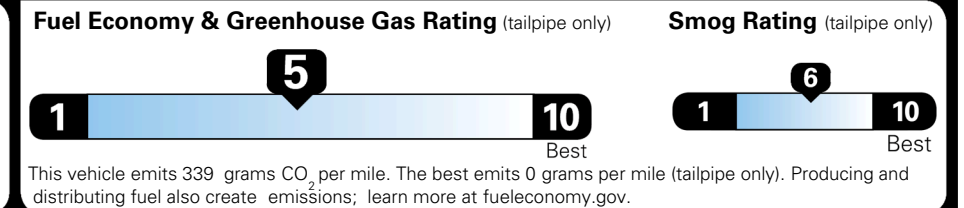

TOTAL ADDITIONAL WEIGHT: 2.8

EPA DOT Fuel Economy and Environment

Gasoline Vehicle

You spend \$1,000 more in fuel costs over 5 years compared to the average new vehicle.

Annual fuel cost \$1,900

Actual results will vary for many reasons, including driving conditions and how you drive and maintain your vehicle. The average new vehicle gets 29 MPG and costs \$8,500 to fuel over 5 years. Cost estimates are based on 15,000 miles per year at \$ 3.30 per gallon. MPGe is miles per gasoline gallon equivalent. Vehicle emissions are a significant cause of climate change and smog.