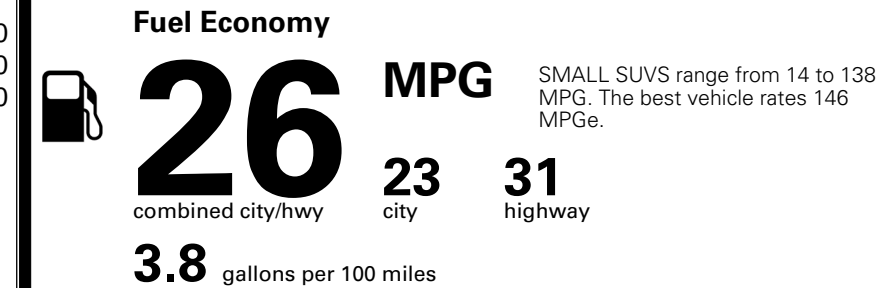

MSRP INCLUDING OPTIONS

\$ 32,910.00

INLAND FREIGHT AND HANDLING

\$ 1,495.00

TOTAL MANUFACTURER'S SUGGESTED RETAIL PRICE ▶

\$ 34,405.00

*Additional terms and conditions apply.
 **Kia Connect may be currently unavailable for some Model Year 2022 and newer vehicles sold or purchased in Massachusetts; please see owners.kia.com for more information.
 NOTE: When you purchase this vehicle, Kia America, Inc. collects personal information you provide to the dealership. For information on our collection and use of personal information and your rights, please see our Privacy Policy on www.kia.com.

TOTAL ADDITIONAL WEIGHT: 2.8

EPA DOT Fuel Economy and Environment

Gasoline Vehicle

You spend \$1,000 more in fuel costs over 5 years compared to the average new vehicle.

Annual fuel cost \$1,900

Actual results will vary for many reasons, including driving conditions and how you drive and maintain your vehicle. The average new vehicle gets 29 MPG and costs \$8,500 to fuel over 5 years. Cost estimates are based on 15,000 miles per year at \$ 3.30 per gallon. MPGe is miles per gasoline gallon equivalent. Vehicle emissions are a significant cause of climate change and smog.