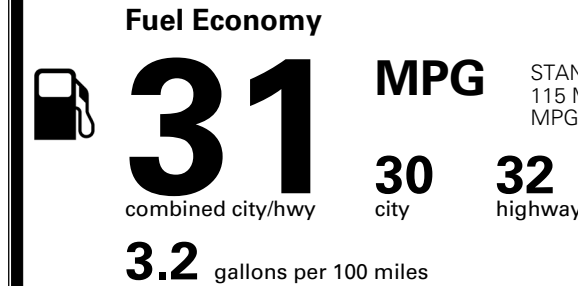

\$495.00
 \$295.00
 \$625.00
 \$250.00
 \$65.00
 \$200.00
 \$155.00

MSRP INCLUDING OPTIONS

\$ 59,675.00

INLAND FREIGHT AND HANDLING

\$ 1,545.00

TOTAL MANUFACTURER'S SUGGESTED RETAIL PRICE ▶

\$ 61,220.00

TOTAL ADDITIONAL WEIGHT: 21.2

EPA DOT Fuel Economy and Environment

Gasoline Vehicle

STANDARD SUVs range from 13 to 115 MPG. The best vehicle rates 146 MPGe.

You save \$500
 in fuel costs over 5 years compared to the average new vehicle.