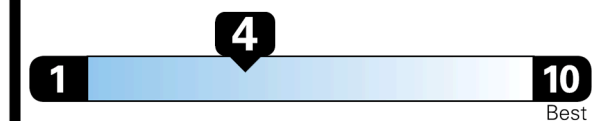

STANDARD SUVs range from 12 to 115 MPG. The best vehicle rates 146 MPGe.

You spend
\$4,500
 more in fuel costs
 over 5 years
 compared to the
 average new vehicle.

Annual fuel cost
\$2,600

Fuel Economy & Greenhouse Gas Rating (tailpipe only)