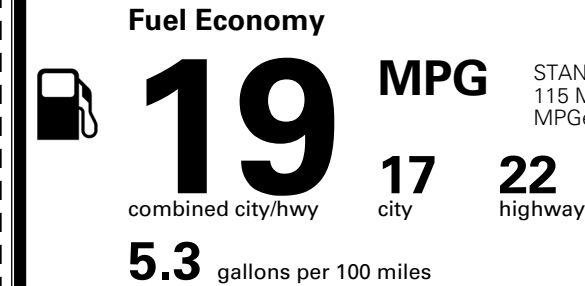

\$ 58,050.00

INLAND FREIGHT AND HANDLING

\$ 1,545.00

TOTAL MANUFACTURER'S SUGGESTED RETAIL PRICE ▶

\$ 59,595.00

TOTAL ADDITIONAL WEIGHT: 8.2

EPA DOT Fuel Economy and Environment

Gasoline Vehicle

STANDARD SUVs range from 12 to 115 MPG. The best vehicle rates 146 MPGe.

You spend
\$4,500
 more in fuel costs
 over 5 years
 compared to the
 average new vehicle.

Annual fuel cost
\$2,600

Fuel Economy & Greenhouse Gas Rating (tailpipe only)