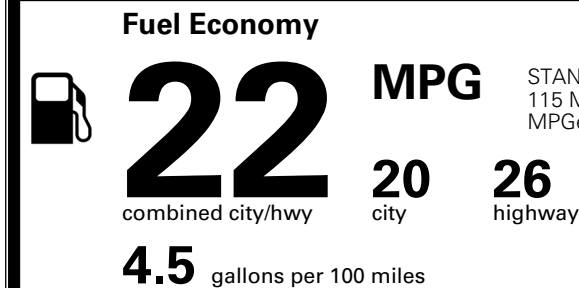

EPA DOT Fuel Economy and Environment

Gasoline Vehicle

STANDARD SUVs range from 12 to 115 MPG. The best vehicle rates 146 MPGe.

You spend
$2,750
more in fuel costs
over 5 years
compared to the
average new vehicle.

Annual fuel cost
$2,250