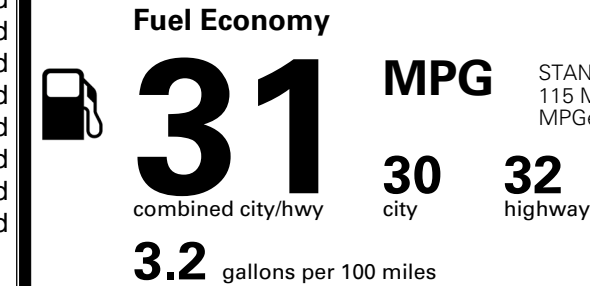

\$495.00
 \$295.00
 \$625.00
 \$250.00
 \$200.00
 \$165.00

\$ 56,520.00

\$ 1,545.00

\$ 58,065.00

EPA DOT Fuel Economy and Environment

Gasoline Vehicle

STANDARD SUVS range from 13 to 115 MPG. The best vehicle rates 146 MPGe.

You save \$500
 in fuel costs over 5 years compared to the average new vehicle.

Annual fuel cost
\$1,500

Fuel Economy & Greenhouse Gas Rating (tailpipe only) Smog Rating (tailpipe only)

This vehicle emits 281 grams CO₂ per mile. The best emits 0 grams per mile (tailpipe only). Producing and distributing fuel also create emissions; learn more at fueleconomy.gov.