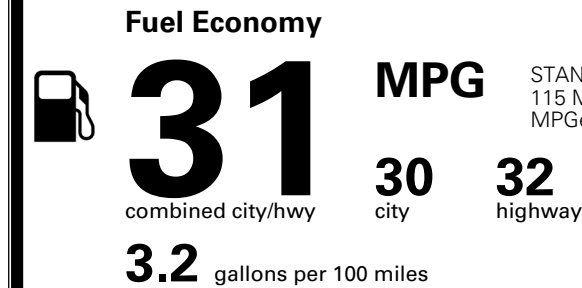

\$495.00
 \$250.00
 \$200.00
 \$165.00

MSRP INCLUDING OPTIONS

\$ 55,600.00

INLAND FREIGHT AND HANDLING

\$ 1,545.00

TOTAL MANUFACTURER'S SUGGESTED RETAIL PRICE ▶

\$ 57,145.00

TOTAL ADDITIONAL WEIGHT: 14.5

EPA DOT Fuel Economy and Environment

Gasoline Vehicle

STANDARD SUVs range from 13 to 115 MPG. The best vehicle rates 146 MPGe.

You save \$500
 in fuel costs over 5 years compared to the average new vehicle.