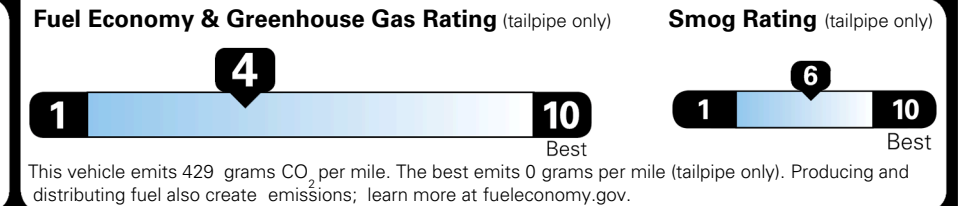

EPA DOT Fuel Economy and Environment

Gasoline Vehicle

You spend
\$4,000
 more in fuel costs
 over 5 years
 compared to the
 average new vehicle.

Annual fuel cost
\$2,500

Actual results will vary for many reasons, including driving conditions and how you drive and maintain your vehicle. The average new vehicle gets 29 MPG and costs \$8,500 to fuel over 5 years. Cost estimates are based on 15,000 miles per year at \$ 3.30 per gallon. MPGe is miles per gasoline gallon equivalent. Vehicle emissions are a significant cause of climate change and smog.