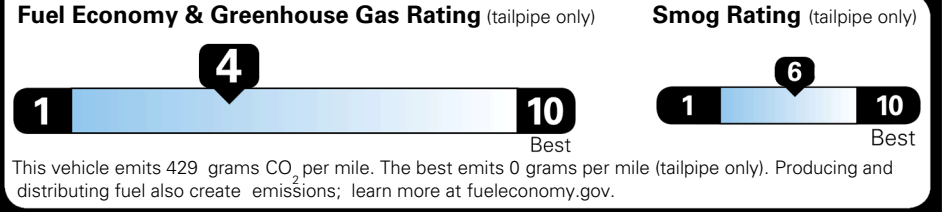

Actual results will vary for many reasons, including driving conditions and how you drive and maintain your vehicle. The average new vehicle gets 29 MPG and costs $8,000 to fuel over 5 years. Cost estimates are based on 15,000 miles per year at $ 3.10 per gallon. MPGe is miles per gasoline gallon equivalent. Vehicle emissions are a significant cause of climate change and smog.

fueleconomy.gov
Calculate personalized estimates and compare vehicles

Smartphone QR Code

GOVERNMENT 5-STAR SAFETY RATINGS

Overall Vehicle Score	Not Rated	
Based on the combined rating of frontal, side and rollover. Should ONLY be compared to other vehicles of similar size and weight.		
Frontal Crash	Driver	Not Rated
	Passenger	Not Rated
Based on the risk of injury in a frontal impact. Should ONLY be compared to other vehicles of similar size and weight.		
Side Crash	Front seat	Not Rated
	Rear seat	Not Rated
Star ratings based on the risk of injury in a side impact.		
Rollover	Not Rated	
Star ratings based on the risk of rollover in a single-vehicle crash.		

Star ratings range from 1 to 5 stars (★★★★★) with 5 being the highest.
Source: National Highway Traffic Safety Administration (NHTSA).
www.safercar.gov or 1-888-327-4236

Manufacturer's suggested retail price includes Manufacturer's recommended pre-delivery service. License and title fees, state and local taxes and other dealer installed options and accessories are not included in the manufacturer's suggested retail price.

PARTS CONTENT INFORMATION

FOR VEHICLES IN THIS CAR LINE U.S./CANADIAN PARTS CONTENT: 50 %

MAJOR SOURCES OF FOREIGN PARTS: KOREA: 35%

NOTE: PARTS CONTENT DOES NOT INCLUDE FINAL ASSEMBLY, DISTRIBUTION, OR OTHER NON-PARTS COSTS.

FOR THIS VEHICLE FINAL ASSEMBLY POINT: WEST POINT, GA, USA

COUNTRY OF ORIGIN ENGINE (MOTOR): KOREA

TRANSMISSION: USA