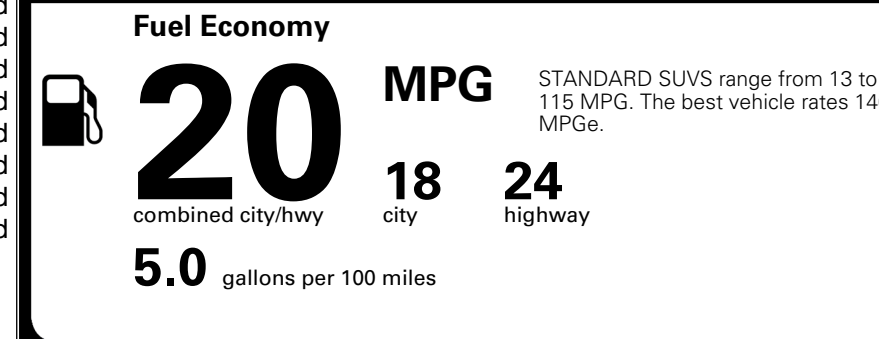

EPA DOT Fuel Economy and Environment

Gasoline Vehicle

You spend \$3,500 more in fuel costs over 5 years compared to the average new vehicle.

Annual fuel cost \$2,300

Actual results will vary for many reasons, including driving conditions and how you drive and maintain your vehicle. The average new vehicle gets 29 MPG and costs \$8,000 to fuel over 5 years. Cost estimates are based on 15,000 miles per year at \$ 3.10 per gallon. MPGe is miles per gasoline gallon equivalent. Vehicle emissions are a significant cause of climate change and smog.