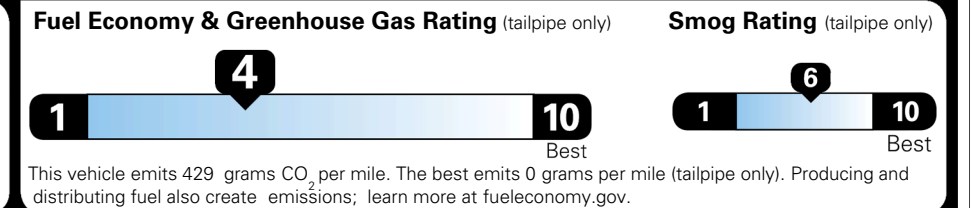

EPA DOT Fuel Economy and Environment

Gasoline Vehicle

You spend
\$3,500
 more in fuel costs
 over 5 years
 compared to the
 average new vehicle.

Annual fuel cost
\$2,300

Actual results will vary for many reasons, including driving conditions and how you drive and maintain your vehicle. The average new vehicle gets 29 MPG and costs \$8,000 to fuel over 5 years. Cost estimates are based on 15,000 miles per year at \$ 3.10 per gallon. MPGe is miles per gasoline gallon equivalent. Vehicle emissions are a significant cause of climate change and smog.