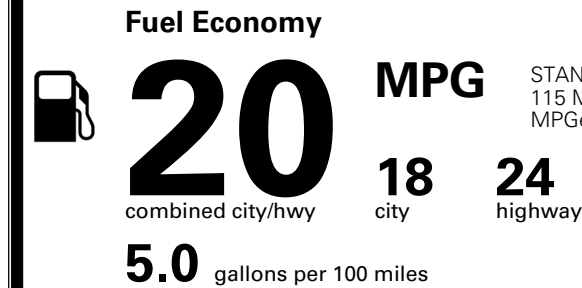

\$ 1,545.00

\$ 50,425.00

EPA DOT Fuel Economy and Environment

Gasoline Vehicle

STANDARD SUVs range from 13 to 115 MPG. The best vehicle rates 146 MPGe.

You spend
\$3,500
 more in fuel costs
 over 5 years
 compared to the
 average new vehicle.