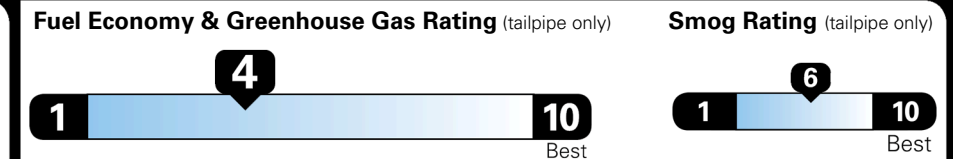

This vehicle emits 429 grams CO₂ per mile. The best emits 0 grams per mile (tailpipe only). Producing and distributing fuel also create emissions; learn more at fueleconomy.gov.

Actual results will vary for many reasons, including driving conditions and how you drive and maintain your vehicle. The average new vehicle gets 29 MPG and costs $8,000 to fuel over 5 years. Cost estimates are based on 15,000 miles per year at $ 3.10 per gallon. MPGe is miles per gasoline gallon equivalent. Vehicle emissions are a significant cause of climate change and smog.

fueleconomy.gov

Calculate personalized estimates and compare vehicles

GOVERNMENT 5-STAR SAFETY RATINGS

Overall Vehicle Score Not Rated

Based on the combined rating of frontal, side and rollover. Should ONLY be compared to other vehicles of similar size and weight.

Frontal Driver Not Rated

Crash Passenger Not Rated

Based on the risk of injury in a frontal impact. Should ONLY be compared to other vehicles of similar size and weight.

Side Front seat Not Rated

Crash Rear seat Not Rated

Star ratings based on the risk of injury in a side impact.

Rollover Not Rated

Star ratings based on the risk of rollover in a single-vehicle crash.

Star ratings range from 1 to 5 stars (★★★★★) with 5 being the highest.

Source: National Highway Traffic Safety Administration (NHTSA).

www.safercar.gov or 1-888-327-4236

Manufacturer's suggested retail price includes Manufacturer's recommended pre-delivery service. License and title fees, state and local taxes and other dealer installed options and accessories are not included in the manufacturer's suggested retail price.

PARTS CONTENT INFORMATION

FOR VEHICLES IN THIS CAR LINE U.S./CANADIAN PARTS CONTENT: 50 %

MAJOR SOURCES OF FOREIGN PARTS: KOREA: 35%

NOTE: PARTS CONTENT DOES NOT INCLUDE FINAL ASSEMBLY, DISTRIBUTION, OR OTHER NON-PARTS COSTS.

FOR THIS VEHICLE FINAL ASSEMBLY POINT: WEST POINT, GA, USA

COUNTRY OF ORIGIN

ENGINE (MOTOR): KOREA

TRANSMISSION: USA