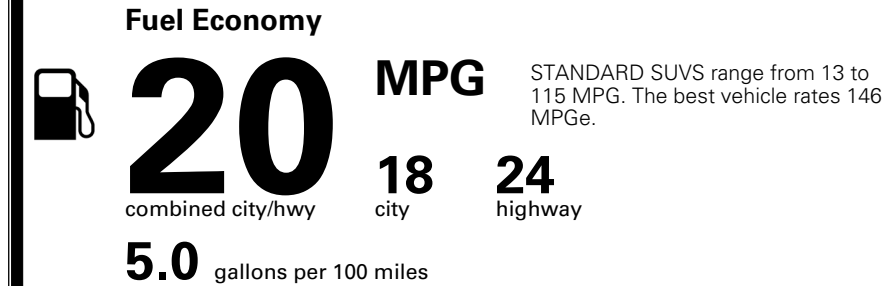

MSRP INCLUDING OPTIONS \$ 49,270.00

INLAND FREIGHT AND HANDLING \$ 1,545.00

TOTAL MANUFACTURER'S SUGGESTED RETAIL PRICE ▶ \$ 50,815.00

TOTAL ADDITIONAL WEIGHT: 17.1

EPA DOT Fuel Economy and Environment

Gasoline Vehicle