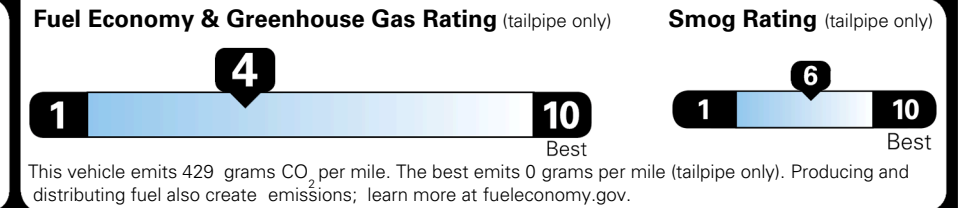

Actual results will vary for many reasons, including driving conditions and how you drive and maintain your vehicle. The average new vehicle gets 29 MPG and costs $8,000 to fuel over 5 years. Cost estimates are based on 15,000 miles per year at $ 3.10 per gallon. MPGe is miles per gasoline gallon equivalent. Vehicle emissions are a significant cause of climate change and smog.

fueleconomy.gov

Calculate personalized estimates and compare vehicles

GOVERNMENT 5-STAR SAFETY RATINGS

Overall Vehicle Score	Not Rated	
Based on the combined rating of frontal, side and rollover. Should ONLY be compared to other vehicles of similar size and weight.		
Frontal	Driver	Not Rated
Crash	Passenger	Not Rated
Based on the risk of injury in a frontal impact. Should ONLY be compared to other vehicles of similar size and weight.		
Side	Front seat	Not Rated
Crash	Rear seat	Not Rated
Star ratings based on the risk of injury in a side impact.		
Rollover	Not Rated	
Star ratings based on the risk of rollover in a single-vehicle crash.		

Star ratings range from 1 to 5 stars (★★★★★) with 5 being the highest.
Source: National Highway Traffic Safety Administration (NHTSA).
www.safercar.gov or 1-888-327-4236

Manufacturer's suggested retail price includes Manufacturer's recommended pre-delivery service. License and title fees, state and local taxes and other dealer installed options and accessories are not included in the manufacturer's suggested retail price.

PARTS CONTENT INFORMATION

FOR VEHICLES IN THIS CAR LINE U.S./CANADIAN PARTS CONTENT: 50 %

MAJOR SOURCES OF FOREIGN PARTS: KOREA: 35%

NOTE: PARTS CONTENT DOES NOT INCLUDE FINAL ASSEMBLY, DISTRIBUTION, OR OTHER NON-PARTS COSTS.

FOR THIS VEHICLE FINAL ASSEMBLY POINT: WEST POINT, GA, USA

COUNTRY OF ORIGIN ENGINE (MOTOR): KOREA
TRANSMISSION: USA