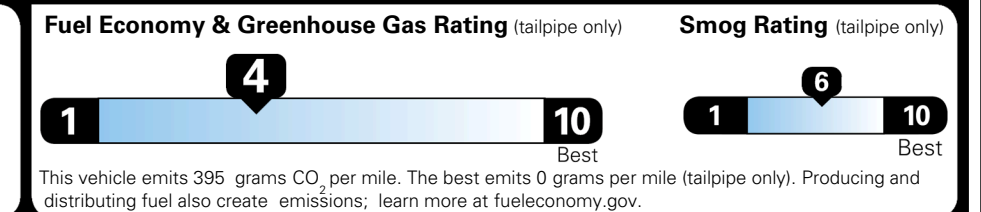

EPA DOT Fuel Economy and Environment

Gasoline Vehicle

You spend
\$2,500
 more in fuel costs
 over 5 years
 compared to the
 average new vehicle.

Annual fuel cost
\$2,100

Actual results will vary for many reasons, including driving conditions and how you drive and maintain your vehicle. The average new vehicle gets 29 MPG and costs \$8,000 to fuel over 5 years. Cost estimates are based on 15,000 miles per year at \$ 3.10 per gallon. MPGe is miles per gasoline gallon equivalent. Vehicle emissions are a significant cause of climate change and smog.