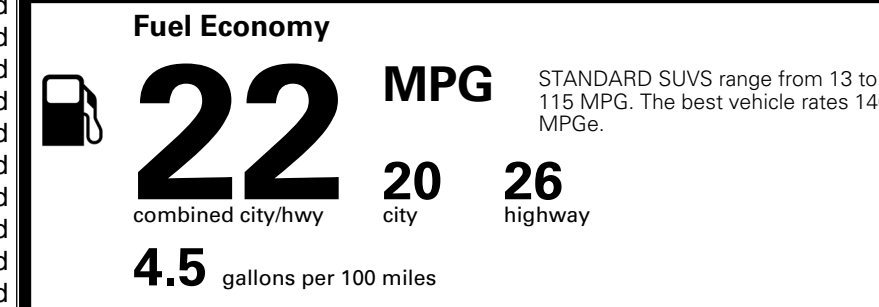

EPA DOT Fuel Economy and Environment

Gasoline Vehicle

You spend
$2,500
more in fuel costs
over 5 years
compared to the
average new vehicle.

Annual fuel cost
$2,100