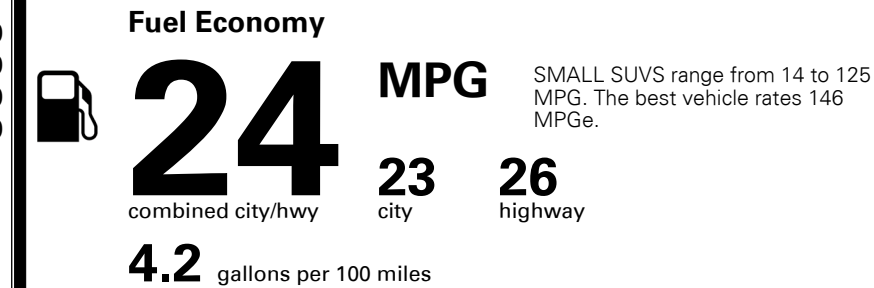

MSRP INCLUDING OPTIONS \$ 40,510.00
 INLAND FREIGHT AND HANDLING \$ 1,395.00

TOTAL MANUFACTURER'S SUGGESTED RETAIL PRICE ▶ \$ 41,905.00

TOTAL ADDITIONAL WEIGHT: 9.7

EPA DOT Fuel Economy and Environment

Gasoline Vehicle