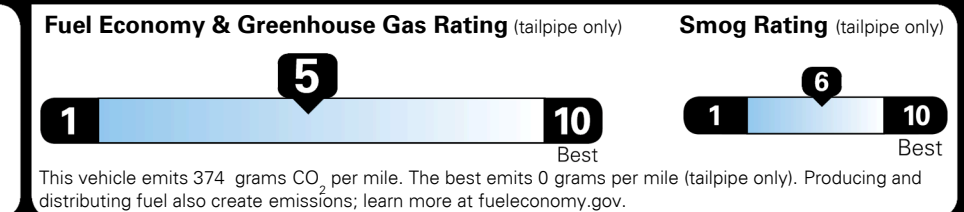

Gasoline Vehicle

You spend $1,750 more in fuel costs over 5 years compared to the average new vehicle.

Annual fuel cost $2,050

Actual results will vary for many reasons, including driving conditions and how you drive and maintain your vehicle. The average new vehicle gets 29 MPG and costs $8,500 to fuel over 5 years. Cost estimates are based on 15,000 miles per year at $ 3.30 per gallon. MPGe is miles per gasoline gallon equivalent. Vehicle emissions are a significant cause of climate change and smog.

fueleconomy.gov
Calculate personalized estimates and compare vehicles

Smartphone QR Code