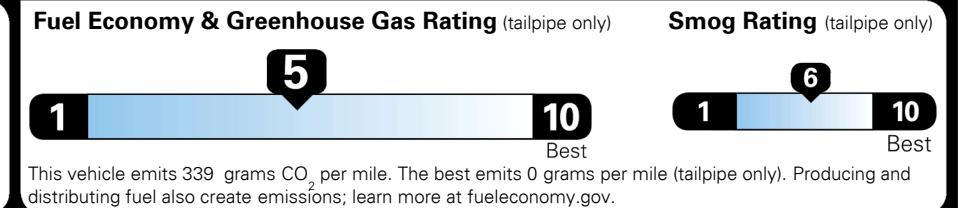

TOTAL ADDITIONAL WEIGHT: 19.2

EPA DOT Fuel Economy and Environment

Gasoline Vehicle

You spend \$1,000 more in fuel costs over 5 years compared to the average new vehicle.

Annual fuel cost \$1,900

Actual results will vary for many reasons, including driving conditions and how you drive and maintain your vehicle. The average new vehicle gets 0 MPG and costs \$0 to fuel over 5 years. Cost estimates are based on 15,000 miles per year at \$ 0.00 per gallon. MPGe is miles per gasoline gallon equivalent. Vehicle emissions are a significant cause of climate change and smog.