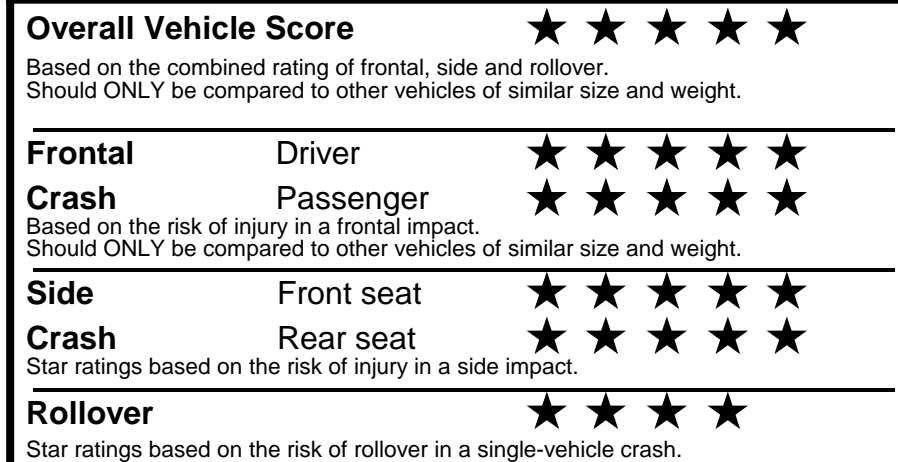

GOVERNMENT 5-STAR SAFETY RATINGS

PARTS CONTENT INFORMATION

FOR VEHICLES IN THIS CAR LINE U.S./CANADIAN PARTS CONTENT: 55 %

MAJOR SOURCES OF FOREIGN PARTS: KOREA: 30%

NOTE: PARTS CONTENT DOES NOT INCLUDE FINAL ASSEMBLY, DISTRIBUTION, OR OTHER NON-PARTS COSTS.

Star ratings range from 1 to 5 stars (★★★★★) with 5 being the highest. Source: National Highway Traffic Safety Administration (NHTSA). www.safercar.gov or 1-888-327-4236

FOR THIS VEHICLE FINAL ASSEMBLY POINT: WEST POINT, GA, USA

COUNTRY OF ORIGIN ENGINE (MOTOR): USA

TRANSMISSION: USA

Manufacturer's suggested retail price includes Manufacturer's recommended pre-delivery service. License and title fees, state and local taxes and other dealer installed options and accessories are not included in the manufacturer's suggested retail price.