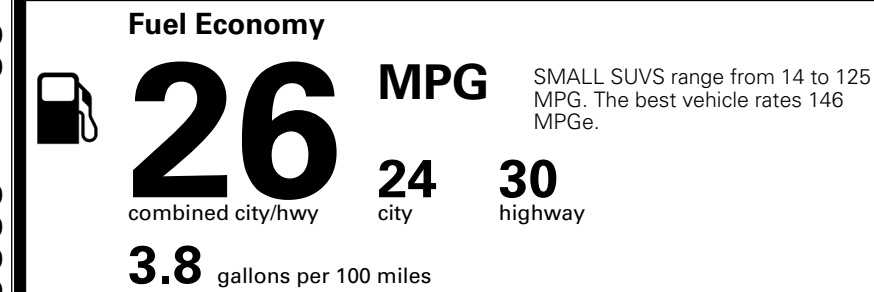

MANUFACTURER'S SUGGESTED RETAIL PRICE ►

ADDITIONAL INSTALLED EQUIPMENT:
(In addition to or in place of standard features)
Glacial White Pearl Paint $495.00
X-Line Premium Package $1,500.00
- Panoramic Sunroof w/ Power Sunshade
- Smart Power Liftgate
- LED Interior Lighting
Cross Bars X-Line $380.00
Auto-Dimming Mirror w/ HomeLink™ $375.00
First Aid Kit, Small $45.00
Roadside Assistance Kit $75.00

MSRP INCLUDING OPTIONS $ 35,860.00
INLAND FREIGHT AND HANDLING $ 1,445.00
TOTAL MANUFACTURER'S SUGGESTED RETAIL PRICE ► $ 37,305.00

TOTAL ADDITIONAL WEIGHT: 19.2

EPA DOT Fuel Economy and Environment