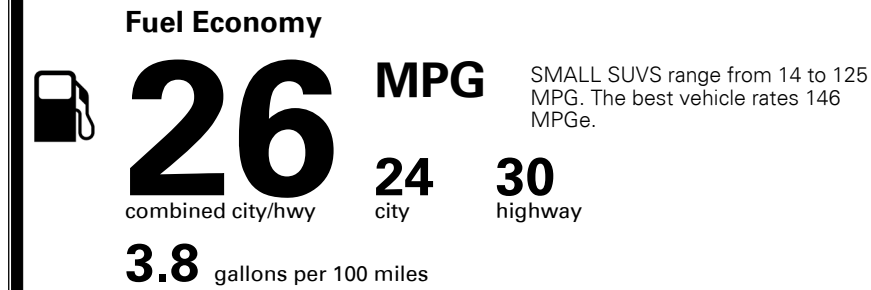

\$ 32,990.00

MSRP INCLUDING OPTIONS

\$ 35,860.00

INLAND FREIGHT AND HANDLING

\$ 1,445.00

TOTAL MANUFACTURER'S SUGGESTED RETAIL PRICE ▶

\$ 37,305.00

*Additional terms and conditions apply.
 **Kia Connect may be currently unavailable for some Model Year 2022 and newer vehicles sold or purchased in Massachusetts; please see owners.kia.com for more information.
 NOTE: When you purchase this vehicle, Kia America, Inc. collects personal information you provide to the dealership. For information on our collection and use of personal information and your rights, please see our Privacy Policy on www.kia.com.

TOTAL ADDITIONAL WEIGHT: 19.2

EPA DOT Fuel Economy and Environment

Gasoline Vehicle

You spend \$1,000 more in fuel costs over 5 years compared to the average new vehicle.

Annual fuel cost \$1,900

Actual results will vary for many reasons, including driving conditions and how you drive and maintain your vehicle. The average new vehicle gets 0 MPG and costs \$0 to fuel over 5 years. Cost estimates are based on 15,000 miles per year at \$ 0.00 per gallon. MPGe is miles per gasoline gallon equivalent. Vehicle emissions are a significant cause of climate change and smog.