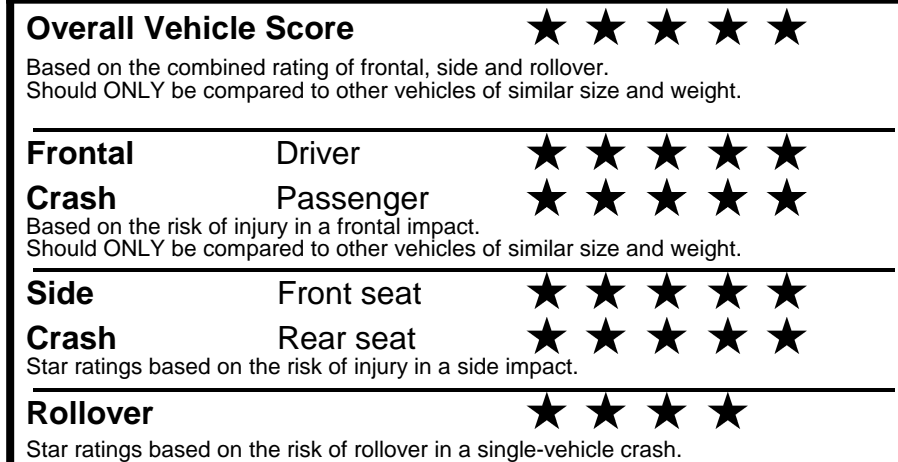

### GOVERNMENT 5-STAR SAFETY RATINGS

Star ratings range from 1 to 5 stars (★★★★★) with 5 being the highest.  
 Source: National Highway Traffic Safety Administration (NHTSA).  
[www.safercar.gov](http://www.safercar.gov) or 1-888-327-4236