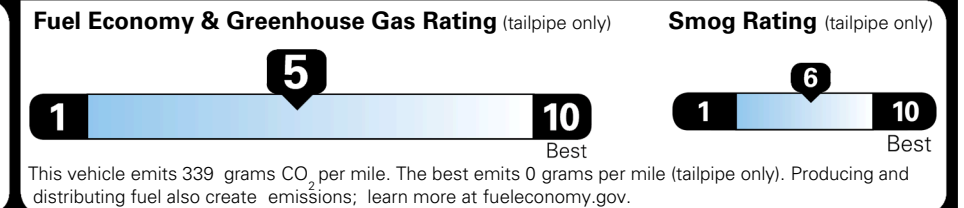

Actual results will vary for many reasons, including driving conditions and how you drive and maintain your vehicle. The average new vehicle gets 29 MPG and costs $8,500 to fuel over 5 years. Cost estimates are based on 15,000 miles per year at $ 3.30 per gallon. MPGe is miles per gasoline gallon equivalent. Vehicle emissions are a significant cause of climate change and smog.

fueleconomy.gov

Calculate personalized estimates and compare vehicles