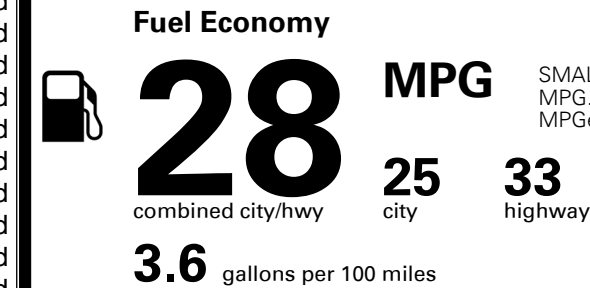

EPA DOT Fuel Economy and Environment

Gasoline Vehicle

SMALL SUVs range from 14 to 123 MPG. The best vehicle rates 140 MPGe.

You save
$0

in fuel costs
over 5 years
compared to the
average new vehicle.

Annual fuel cost
$1,950

Fuel Economy & Greenhouse Gas Rating (tailpipe only)

Smog Rating (tailpipe only)