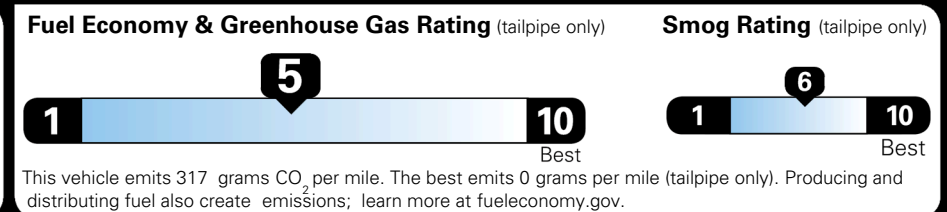

TOTAL ADDITIONAL WEIGHT: 48.7

EPA DOT Fuel Economy and Environment

Gasoline Vehicle

You spend \$250 more in fuel costs over 5 years
 compared to the average new vehicle.

Annual fuel cost \$1,750

Actual results will vary for many reasons, including driving conditions and how you drive and maintain your vehicle. The average new vehicle gets 29 MPG and costs \$8,500 to fuel over 5 years. Cost estimates are based on 15,000 miles per year at \$ 3.30 per gallon. MPGe is miles per gasoline gallon equivalent. Vehicle emissions are a significant cause of climate change and smog.