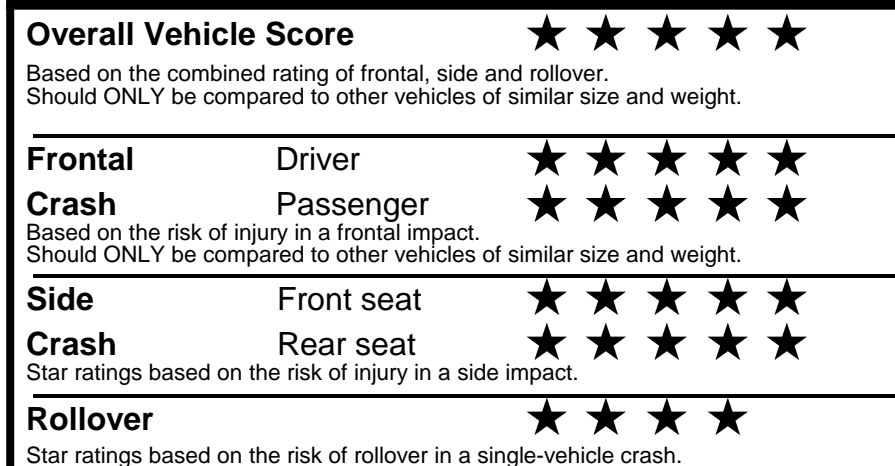

GOVERNMENT 5-STAR SAFETY RATINGS

PARTS CONTENT INFORMATION

FOR VEHICLES IN THIS CAR LINE U.S./CANADIAN PARTS CONTENT: 55 %

MAJOR SOURCES OF FOREIGN PARTS: KOREA: 30%

NOTE: PARTS CONTENT DOES NOT INCLUDE FINAL ASSEMBLY, DISTRIBUTION, OR OTHER NON-PARTS COSTS.

Star ratings range from 1 to 5 stars (★★★★★) with 5 being the highest.
Source: National Highway Traffic Safety Administration (NHTSA).
www.safercar.gov or 1-888-327-4236

FOR THIS VEHICLE FINAL ASSEMBLY POINT: WEST POINT, GA, USA

COUNTRY OF ORIGIN ENGINE (MOTOR): USA
TRANSMISSION: USA

Manufacturer's suggested retail price includes Manufacturer's recommended pre-delivery service. License and title fees, state and local taxes and other dealer installed options and accessories are not included in the manufacturer's suggested retail price.