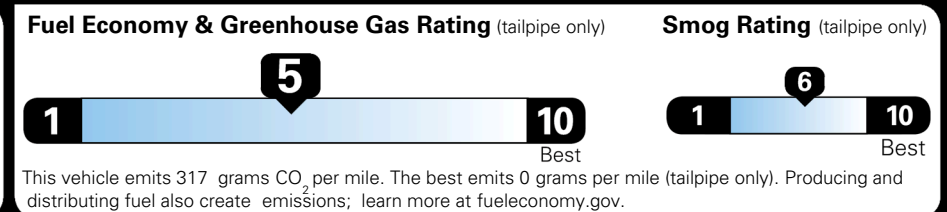

TOTAL ADDITIONAL WEIGHT: 49.5

EPA DOT Fuel Economy and Environment

Gasoline Vehicle

You spend \$250 more in fuel costs over 5 years
 compared to the average new vehicle.

Annual fuel cost \$1,750

Actual results will vary for many reasons, including driving conditions and how you drive and maintain your vehicle. The average new vehicle gets 29 MPG and costs \$8,500 to fuel over 5 years. Cost estimates are based on 15,000 miles per year at \$ 3.30 per gallon. MPGe is miles per gasoline gallon equivalent. Vehicle emissions are a significant cause of climate change and smog.