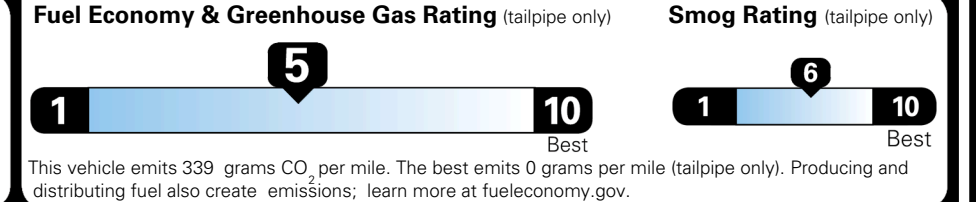

You spend
$1,000
more in fuel costs
over 5 years
compared to the
average new vehicle.

Annual fuel cost
$1,900