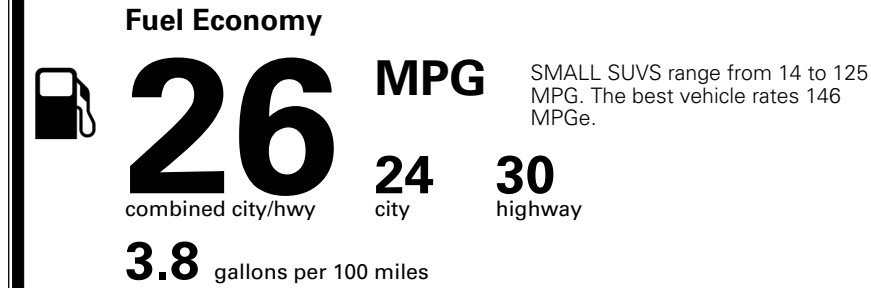

MSRP INCLUDING OPTIONS

\$ 34,030.00

INLAND FREIGHT AND HANDLING

\$ 1,495.00

TOTAL MANUFACTURER'S SUGGESTED RETAIL PRICE ▶

\$ 35,525.00

EPA DOT Fuel Economy and Environment

Gasoline Vehicle