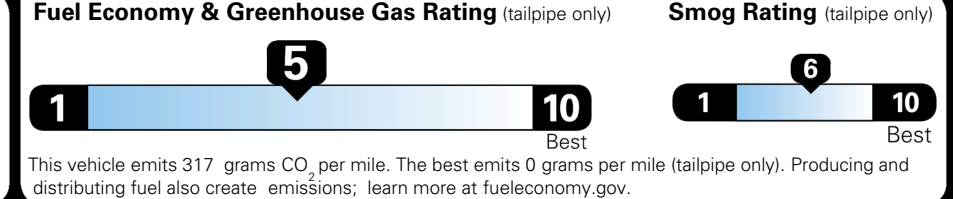

TOTAL ADDITIONAL WEIGHT: 14.1

EPA DOT Fuel Economy and Environment

Gasoline Vehicle

You spend \$250 more in fuel costs over 5 years compared to the average new vehicle.

Annual fuel cost \$1,750

Actual results will vary for many reasons, including driving conditions and how you drive and maintain your vehicle. The average new vehicle gets 29 MPG and costs \$8,500 to fuel over 5 years. Cost estimates are based on 15,000 miles per year at \$ 3.30 per gallon. MPGe is miles per gasoline gallon equivalent. Vehicle emissions are a significant cause of climate change and smog.