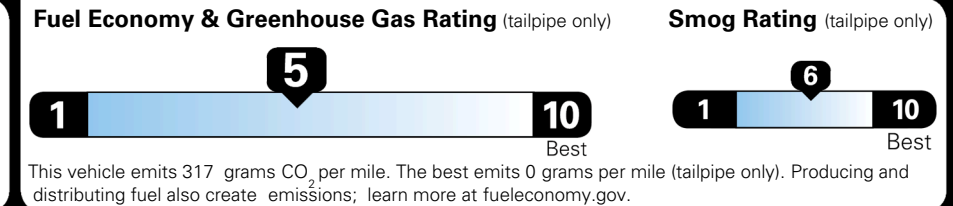

TOTAL ADDITIONAL WEIGHT: 6.6

EPA DOT Fuel Economy and Environment

Gasoline Vehicle

You spend **\$250** more in fuel costs over 5 years compared to the average new vehicle.

Annual fuel cost **\$1,750**

Actual results will vary for many reasons, including driving conditions and how you drive and maintain your vehicle. The average new vehicle gets 29 MPG and costs \$8,500 to fuel over 5 years. Cost estimates are based on 15,000 miles per year at \$ 3.30 per gallon. MPGe is miles per gasoline gallon equivalent. Vehicle emissions are a significant cause of climate change and smog.