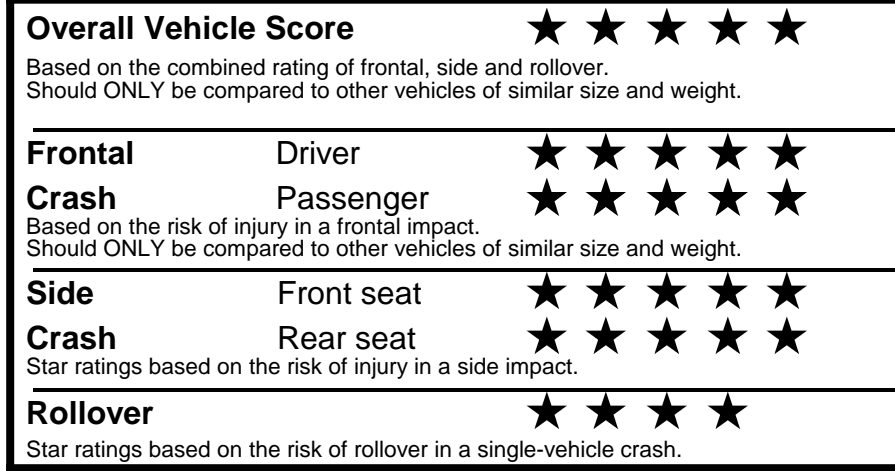

fueleconomy.gov

Calculate personalized estimates and compare vehicles

GOVERNMENT 5-STAR SAFETY RATINGS

Star ratings range from 1 to 5 stars (★★★★★) with 5 being the highest. Source: National Highway Traffic Safety Administration (NHTSA). www.safercar.gov or 1-888-327-4236