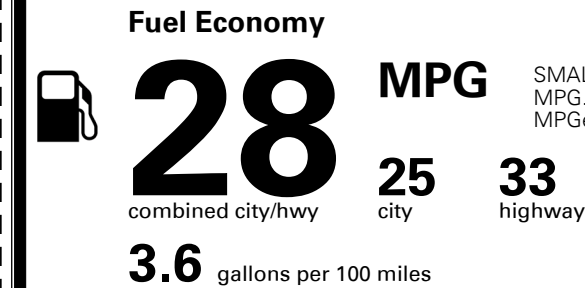

TOTAL ADDITIONAL WEIGHT: 6.5

EPA DOT Fuel Economy and Environment

SMALL SUVs range from 14 to 125 MPG. The best vehicle rates 146 MPGe.

You spend \$250 more in fuel costs over 5 years compared to the average new vehicle.