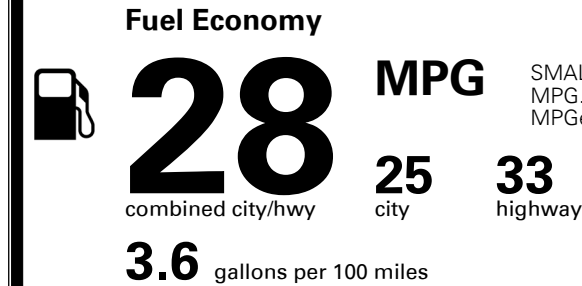

\$1,000.00
 \$190.00
 \$350.00
 \$75.00

MSRP INCLUDING OPTIONS

\$ 32,105.00

INLAND FREIGHT AND HANDLING

\$ 1,395.00

TOTAL MANUFACTURER'S SUGGESTED RETAIL PRICE ▶

\$ 33,500.00

*Additional terms and conditions apply.

TOTAL ADDITIONAL WEIGHT: 10.3

EPA DOT Fuel Economy and Environment

SMALL SUVs range from 14 to 125 MPG. The best vehicle rates 146 MPGe.

You spend \$250 more in fuel costs over 5 years compared to the average new vehicle.