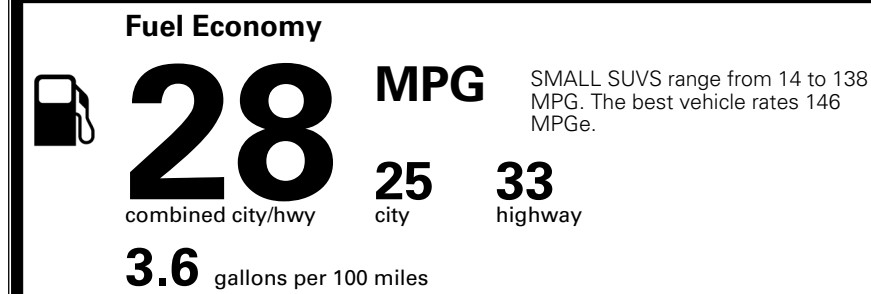

INLAND FREIGHT AND HANDLING \$ 1,495.00

TOTAL MANUFACTURER'S SUGGESTED RETAIL PRICE ▶ \$ 33,225.00

TOTAL ADDITIONAL WEIGHT: 10.2

EPA DOT Fuel Economy and Environment

Gasoline Vehicle

You spend \$250 more in fuel costs over 5 years compared to the average new vehicle.