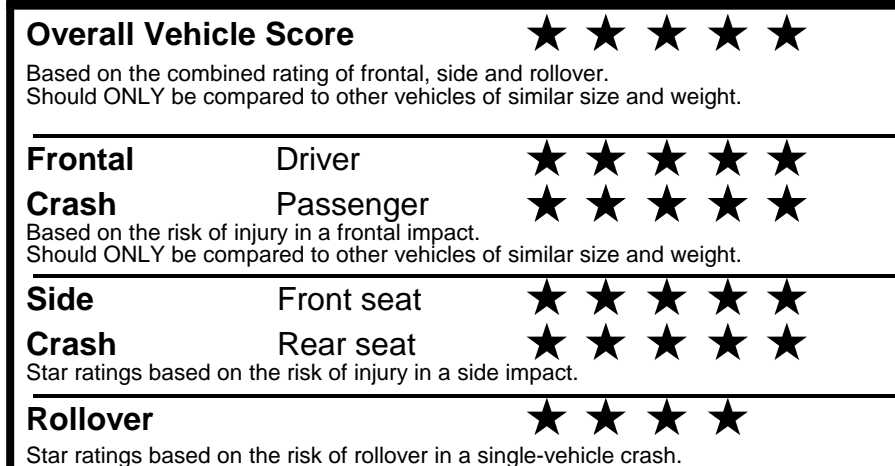

GOVERNMENT 5-STAR SAFETY RATINGS

Star ratings range from 1 to 5 stars (★★★★★) with 5 being the highest.
Source: National Highway Traffic Safety Administration (NHTSA).
www.safercar.gov or 1-888-327-4236

Manufacturer's suggested retail price includes Manufacturer's recommended pre-delivery service. License and title fees, state and local taxes and other dealer installed options and accessories are not included in the manufacturer's suggested retail price.

PARTS CONTENT INFORMATION

FOR VEHICLES IN THIS CAR LINE U.S./CANADIAN PARTS CONTENT: 55 %

MAJOR SOURCES OF FOREIGN PARTS: KOREA: 30%

NOTE: PARTS CONTENT DOES NOT INCLUDE FINAL ASSEMBLY, DISTRIBUTION, OR OTHER NON-PARTS COSTS.

FOR THIS VEHICLE FINAL ASSEMBLY POINT: WEST POINT, GA, USA

COUNTRY OF ORIGIN ENGINE (MOTOR): USA
TRANSMISSION: USA

*Additional terms and conditions apply.
**Kia Connect may be currently unavailable for some Model Year 2022 and newer vehicles sold or purchased in Massachusetts; please see owners.kia.com for more information.
NOTE: When you purchase this vehicle, Kia America, Inc. collects personal information you provide to the dealership. For information on our collection and use of personal information and your rights, please see our Privacy Policy on www.kia.com.