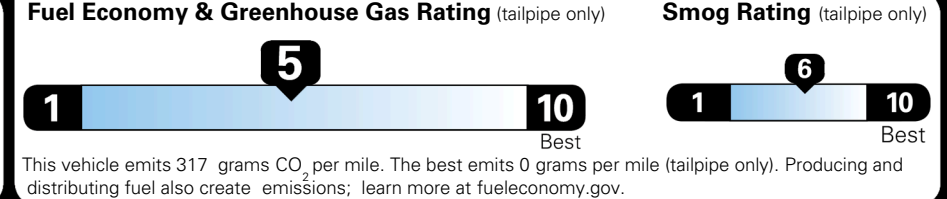

Actual results will vary for many reasons, including driving conditions and how you drive and maintain your vehicle. The average new vehicle gets 29 MPG and costs $8,500 to fuel over 5 years. Cost estimates are based on 15,000 miles per year at $ 3.30 per gallon. MPGe is miles per gasoline gallon equivalent. Vehicle emissions are a significant cause of climate change and smog.

fueleconomy.gov
Calculate personalized estimates and compare vehicles