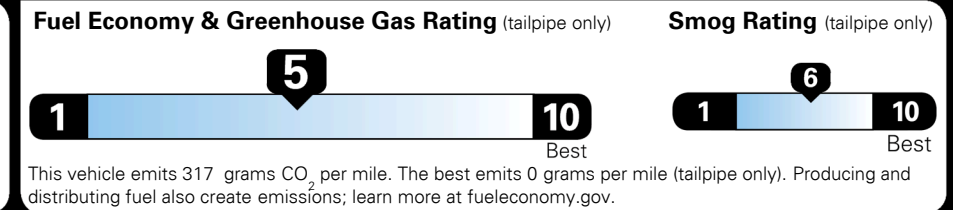

Actual results will vary for many reasons, including driving conditions and how you drive and maintain your vehicle. The average new vehicle gets 29 MPG and costs $8,500 to fuel over 5 years. Cost estimates are based on 15,000 miles per year at $ 3.30 per gallon. MPGe is miles per gasoline gallon equivalent. Vehicle emissions are a significant cause of climate change and smog.

fueleconomy.gov

Calculate personalized estimates and compare vehicles

GOVERNMENT 5-STAR SAFETY RATINGS

Overall Vehicle Score ★ ★ ★ ★ ★

Based on the combined rating of frontal, side and rollover. Should ONLY be compared to other vehicles of similar size and weight.

Frontal Driver ★ ★ ★ ★ ★

Crash Passenger ★ ★ ★ ★ ★

Based on the risk of injury in a frontal impact. Should ONLY be compared to other vehicles of similar size and weight.

Side Front seat ★ ★ ★ ★ ★

Crash Rear seat ★ ★ ★ ★ ★

Star ratings based on the risk of injury in a side impact.

Rollover ★ ★ ★ ★ ★

Star ratings based on the risk of rollover in a single-vehicle crash.

Star ratings range from 1 to 5 stars (★★★★★) with 5 being the highest.

Source: National Highway Traffic Safety Administration (NHTSA).

www.safercar.gov or 1-888-327-4236

Manufacturer's suggested retail price includes Manufacturer's recommended pre-delivery service. License and title fees, state and local taxes and other dealer installed options and accessories are not included in the manufacturer's suggested retail price.

PARTS CONTENT INFORMATION

FOR VEHICLES IN THIS CAR LINE U.S./CANADIAN PARTS CONTENT: 55 %

MAJOR SOURCES OF FOREIGN PARTS: KOREA: 30%

NOTE: PARTS CONTENT DOES NOT INCLUDE FINAL ASSEMBLY, DISTRIBUTION, OR OTHER NON-PARTS COSTS.

FOR THIS VEHICLE FINAL ASSEMBLY POINT: WEST POINT, GA, USA

COUNTRY OF ORIGIN ENGINE (MOTOR): USA

TRANSMISSION: USA

*Additional terms and conditions apply.

**Kia Connect may be currently unavailable for some Model Year 2022 and newer vehicles sold or purchased in Massachusetts; please see owners.kia.com for more information.

NOTE: When you purchase this vehicle, Kia America, Inc. collects personal information you provide to the dealership. For information on our collection and use of personal information and your rights, please see our Privacy Policy on www.kia.com.