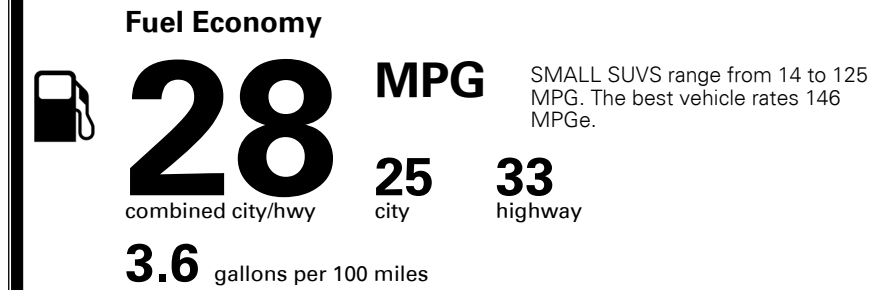

TOTAL MANUFACTURER'S SUGGESTED RETAIL PRICE ▶

\$ 33,960.00

TOTAL ADDITIONAL WEIGHT: 6.8

EPA DOT Fuel Economy and Environment

Gasoline Vehicle

You spend \$250 more in fuel costs over 5 years compared to the average new vehicle.