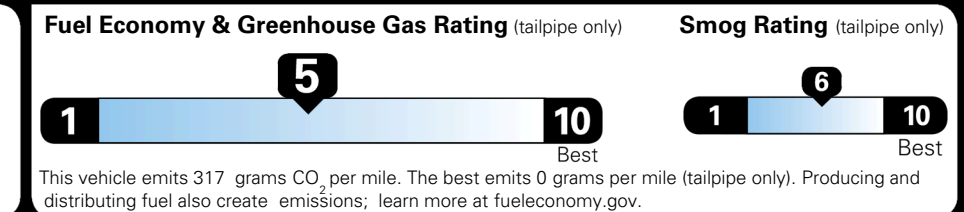

TOTAL ADDITIONAL WEIGHT: 2.8

EPA DOT Fuel Economy and Environment

Gasoline Vehicle

You spend **\$250** more in fuel costs over 5 years compared to the average new vehicle.

Annual fuel cost \$1,750

Actual results will vary for many reasons, including driving conditions and how you drive and maintain your vehicle. The average new vehicle gets 29 MPG and costs \$8,500 to fuel over 5 years. Cost estimates are based on 15,000 miles per year at \$ 3.30 per gallon. MPGe is miles per gasoline gallon equivalent. Vehicle emissions are a significant cause of climate change and smog.