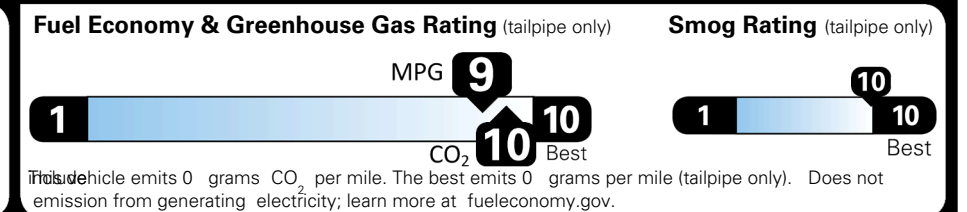

EPA DOT Fuel Economy and Environment

Electric Vehicle

You save \$3,250
 in fuel costs over 5 years compared to the average new vehicle.

Annual fuel cost \$1,050

Actual results will vary for many reasons, including driving conditions and how you drive and maintain your vehicle. The average new vehicle gets 29 MPG and costs \$8,500 to fuel over 5 years. Cost estimates are based on 15,000 miles per year at \$0.17 per kW-hr. MPGe is miles per gasoline gallon equivalent. Vehicle emissions are a significant cause of global warming and smog.