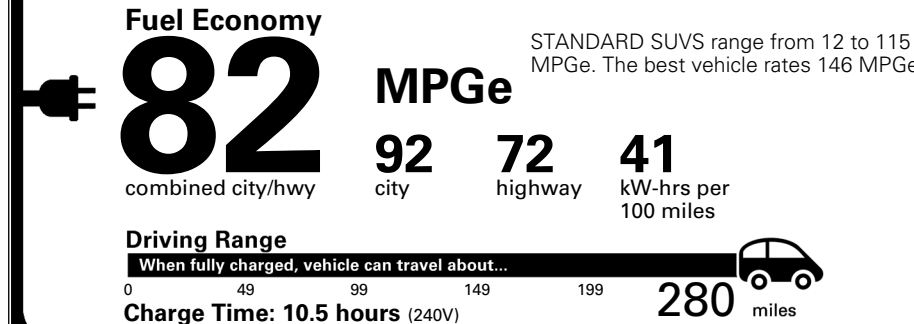

$ 71,900.00

COMPARE GT-LINE AWD FEATURES

Added to/in place of standard LAND AWD features
- 21" Alloy Wheels
- Head-Up Display
- GT-Line Exterior and Interior Styling
- Fr. Passenger Comfort Tilt Seat w/Leg Support
- Parking Collision-Avoidance Assist - Fwd & Side
- Remote Smart Parking Assist 2

Included
Included
Included
Included
Included
Included

ADDITIONAL INSTALLED EQUIPMENT:

(In addition to or in place of standard features)
Panthera Metal Matte Paint
BROWN / BLACK Interior
Matte Ext Deletes Digital Pattern Lighting Grille
GT-Line 2nd Row Relaxation Package
- 2nd Row Power Seats w/Leg Support
Cargo Cover
Roadside Assistance Kit
Tow Hitch GT Line

$995.00
$495.00
Included
$2,000.00
$195.00
$75.00
$765.00

MSRP INCLUDING OPTIONS

$ 76,425.00

INLAND FREIGHT AND HANDLING

$ 1,645.00

TOTAL MANUFACTURER'S SUGGESTED RETAIL PRICE ▶

$ 78,070.00

TOTAL ADDITIONAL WEIGHT: 88.8

*Additional terms and conditions apply.

**Kia Connect may be currently unavailable for some Model Year 2022 and newer vehicles sold or purchased in Massachusetts; please see owners.kia.com for more information.

NOTE: When you purchase this vehicle, Kia America, Inc. collects personal information you provide to the dealership. For information on our collection and use of personal information and your rights, please see our Privacy Policy on www.kia.com.

EPA DOT Fuel Economy and Environment

Electric Vehicle

You save $3,250
in fuel costs over 5 years compared to the average new vehicle.

Annual fuel cost $1,050