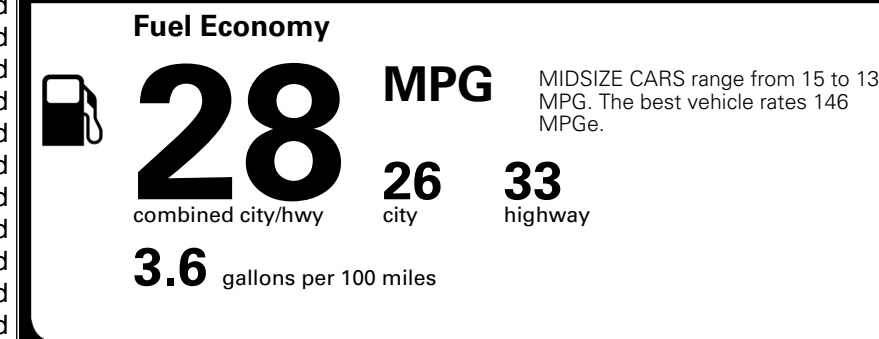

TOTAL ADDITIONAL WEIGHT:

EPA DOT Fuel Economy and Environment

Gasoline Vehicle

You spend \$250 more in fuel costs over 5 years
 compared to the average new vehicle.

Annual fuel cost \$1,750

Actual results will vary for many reasons, including driving conditions and how you drive and maintain your vehicle. The average new vehicle gets 29 MPG and costs \$8,500 to fuel over 5 years. Cost estimates are based on 15,000 miles per year at \$ 3.30 per gallon. MPGe is miles per gasoline gallon equivalent. Vehicle emissions are a significant cause of climate change and smog.