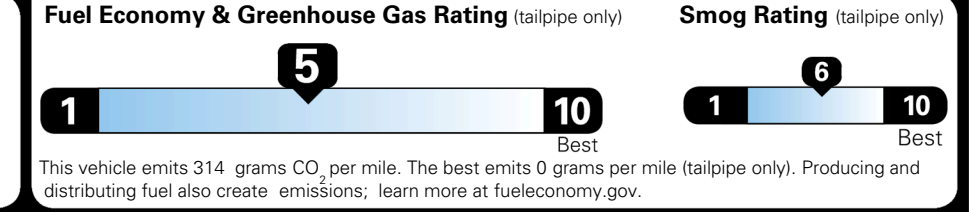

TOTAL ADDITIONAL WEIGHT:

EPA DOT Fuel Economy and Environment

Gasoline Vehicle

You spend \$250 more in fuel costs over 5 years
 compared to the average new vehicle.

Annual fuel cost \$1,750

Actual results will vary for many reasons, including driving conditions and how you drive and maintain your vehicle. The average new vehicle gets 29 MPG and costs \$8,500 to fuel over 5 years. Cost estimates are based on 15,000 miles per year at \$ 3.30 per gallon. MPGe is miles per gasoline gallon equivalent. Vehicle emissions are a significant cause of climate change and smog.