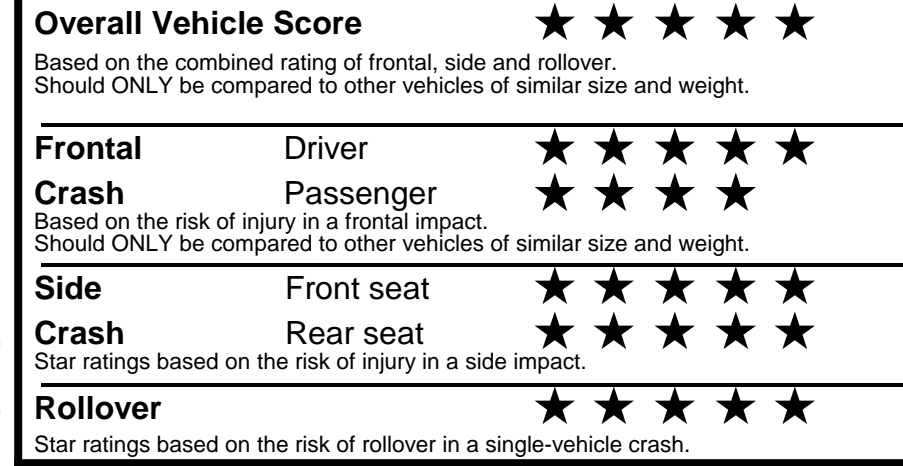

fueleconomy.gov
 Calculate personalized estimates and compare vehicles

Smartphone QR Code

GOVERNMENT 5-STAR SAFETY RATINGS

PARTS CONTENT INFORMATION

FOR VEHICLES IN THIS CAR LINE U.S./CANADIAN PARTS CONTENT: 20 %