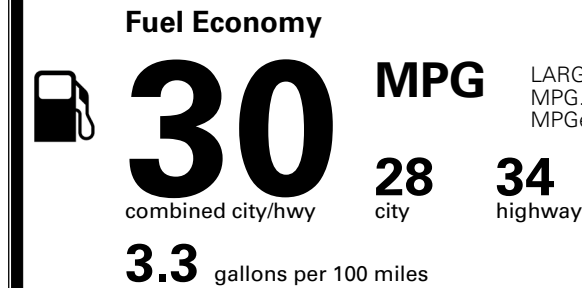

EPA DOT Fuel Economy and Environment

Gasoline Vehicle

You save \$250
 in fuel costs
 over 5 years
 compared to the
 average new vehicle.

Annual fuel cost
\$1,650

Actual results will vary for many reasons, including driving conditions and how you drive and maintain your vehicle. The average new vehicle gets 29 MPG and costs \$8,500 to fuel over 5 years. Cost estimates are based on 15,000 miles per year at \$ 3.30 per gallon. MPGe is miles per gasoline gallon equivalent. Vehicle emissions are a significant cause of climate change and smog.