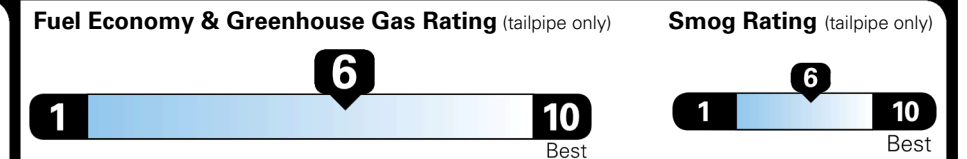

\$395.00
 \$2,100.00

MSRP INCLUDING OPTIONS

\$ 28,485.00

INLAND FREIGHT AND HANDLING

\$ 1,245.00

TOTAL MANUFACTURER'S SUGGESTED RETAIL PRICE ▶

\$ 29,730.00

TOTAL ADDITIONAL WEIGHT:

EPA DOT Fuel Economy and Environment

Gasoline Vehicle

You save \$250
 in fuel costs
 over 5 years
 compared to the
 average new vehicle.

Annual fuel cost
\$1,650

Actual results will vary for many reasons, including driving conditions and how you drive and maintain your vehicle. The average new vehicle gets 29 MPG and costs \$8,500 to fuel over 5 years. Cost estimates are based on 15,000 miles per year at \$ 3.30 per gallon. MPGe is miles per gasoline gallon equivalent. Vehicle emissions are a significant cause of climate change and smog.