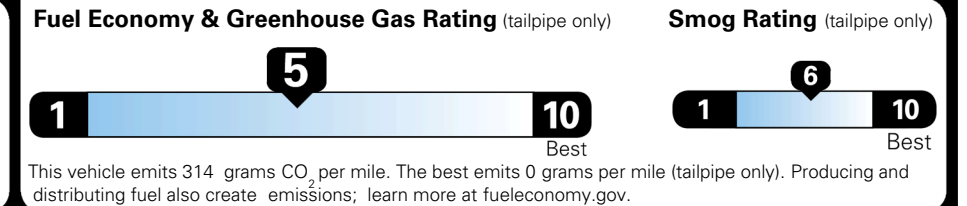

\$295.00

MSRP INCLUDING OPTIONS

\$ 29,185.00

INLAND FREIGHT AND HANDLING

\$ 1,245.00

TOTAL MANUFACTURER'S SUGGESTED RETAIL PRICE ▶

\$ 30,430.00

TOTAL ADDITIONAL WEIGHT:

EPA DOT Fuel Economy and Environment

Gasoline Vehicle

You spend \$250 more in fuel costs over 5 years
 compared to the average new vehicle.

Annual fuel cost \$1,750

Actual results will vary for many reasons, including driving conditions and how you drive and maintain your vehicle. The average new vehicle gets 29 MPG and costs \$8,500 to fuel over 5 years. Cost estimates are based on 15,000 miles per year at \$ 3.30 per gallon. MPGe is miles per gasoline gallon equivalent. Vehicle emissions are a significant cause of climate change and smog.