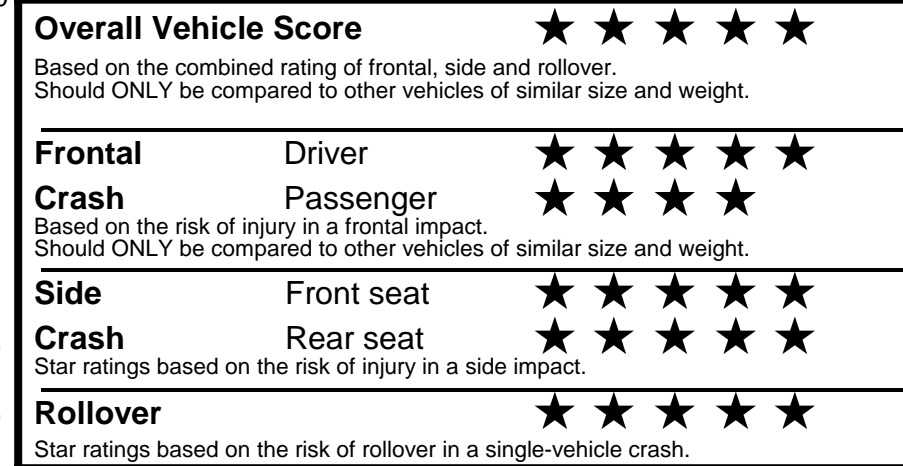

fueleconomy.gov

Calculate personalized estimates and compare vehicles

GOVERNMENT 5-STAR SAFETY RATINGS

Star ratings range from 1 to 5 stars (★★★★★) with 5 being the highest.
 Source: National Highway Traffic Safety Administration (NHTSA).
www.safercar.gov or 1-888-327-4236