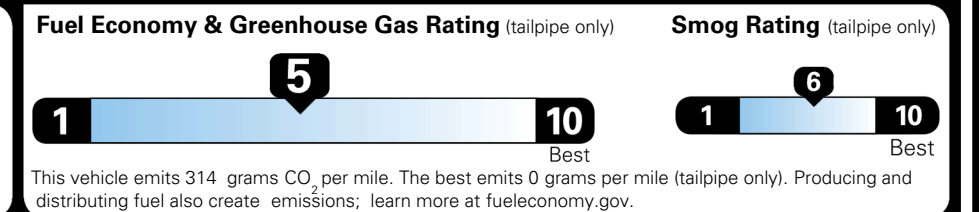

EPA DOT Fuel Economy and Environment

Gasoline Vehicle

You spend
\$250
 more in fuel costs
 over 5 years
 compared to the
 average new vehicle.

Annual fuel cost
\$1,750

Actual results will vary for many reasons, including driving conditions and how you drive and maintain your vehicle. The average new vehicle gets 29 MPG and costs \$8,500 to fuel over 5 years. Cost estimates are based on 15,000 miles per year at \$ 3.30 per gallon. MPGe is miles per gasoline gallon equivalent. Vehicle emissions are a significant cause of climate change and smog.