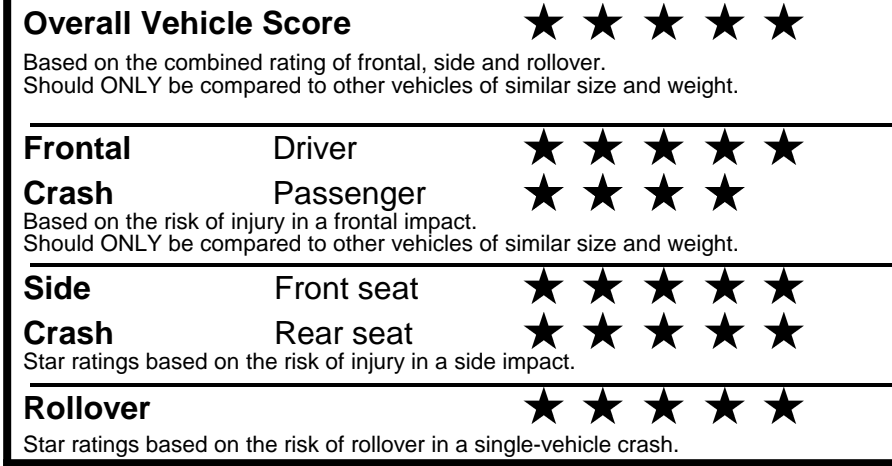

GOVERNMENT 5-STAR SAFETY RATINGS

PARTS CONTENT INFORMATION

FOR VEHICLES IN THIS CAR LINE U.S./CANADIAN PARTS CONTENT: 20 %

MAJOR SOURCES OF FOREIGN PARTS:
MEXICO: 45%
KOREA: 30%

NOTE: PARTS CONTENT DOES NOT INCLUDE FINAL ASSEMBLY, DISTRIBUTION, OR OTHER NON-PARTS COSTS.

FOR THIS VEHICLE FINAL ASSEMBLY POINT: PESQUERIA, NL, MEXICO

COUNTRY OF ORIGIN ENGINE (MOTOR): USA

TRANSMISSION: MEXICO

Star ratings range from 1 to 5 stars (★★★★★) with 5 being the highest.
Source: National Highway Traffic Safety Administration (NHTSA).
www.safercar.gov or 1-888-327-4236

Manufacturer's suggested retail price includes Manufacturer's recommended pre-delivery service. License and title fees, state and local taxes and other dealer installed options and accessories are not included in the manufacturer's suggested retail price.