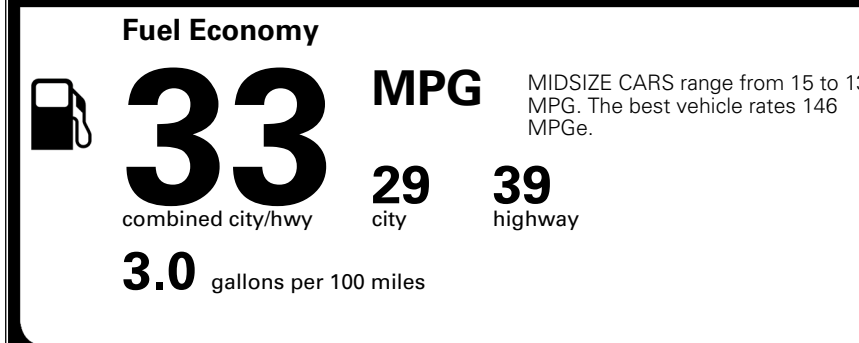

TOTAL ADDITIONAL WEIGHT:

EPA DOT Fuel Economy and Environment

Gasoline Vehicle

You save \$1,000
 in fuel costs over 5 years compared to the average new vehicle.

Annual fuel cost \$1,500

Actual results will vary for many reasons, including driving conditions and how you drive and maintain your vehicle. The average new vehicle gets 29 MPG and costs \$8,500 to fuel over 5 years. Cost estimates are based on 15,000 miles per year at \$ 3.30 per gallon. MPGe is miles per gasoline gallon equivalent. Vehicle emissions are a significant cause of climate change and smog.