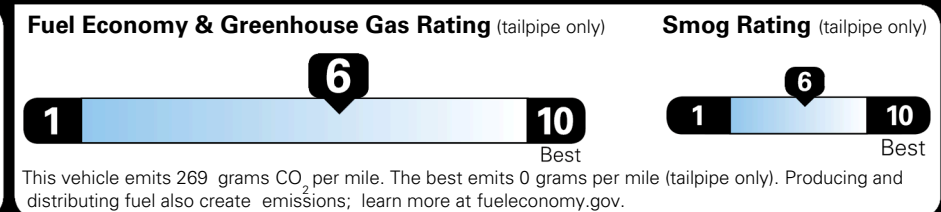

TOTAL ADDITIONAL WEIGHT:

EPA DOT Fuel Economy and Environment

Gasoline Vehicle

You save \$1,000
 in fuel costs over 5 years compared to the average new vehicle.

Annual fuel cost \$1,500

Actual results will vary for many reasons, including driving conditions and how you drive and maintain your vehicle. The average new vehicle gets 29 MPG and costs \$8,500 to fuel over 5 years. Cost estimates are based on 15,000 miles per year at \$ 3.30 per gallon. MPGe is miles per gasoline gallon equivalent. Vehicle emissions are a significant cause of climate change and smog.