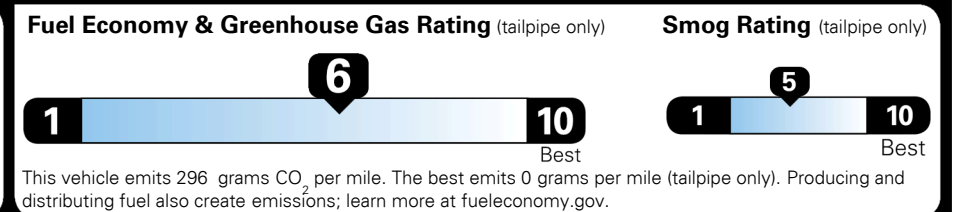

## EPA DOT Fuel Economy and Environment

Gasoline Vehicle

**You save \$500**  
 in fuel costs over 5 years compared to the average new vehicle.

**Annual fuel cost \$1,500**

Actual results will vary for many reasons, including driving conditions and how you drive and maintain your vehicle. The average new vehicle gets 28 MPG and costs \$8,000 to fuel over 5 years. Cost estimates are based on 15,000 miles per year at \$ 2.95 per gallon. MPGe is miles per gasoline gallon equivalent. Vehicle emissions are a significant cause of climate change and smog.