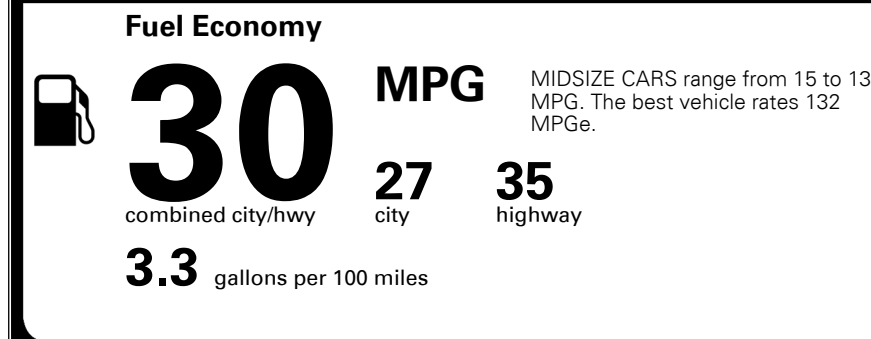

## EPA DOT Fuel Economy and Environment

Gasoline Vehicle

**You save \$500**  
 in fuel costs over 5 years compared to the average new vehicle.

**Annual fuel cost \$1,500**

Actual results will vary for many reasons, including driving conditions and how you drive and maintain your vehicle. The average new vehicle gets 28 MPG and costs \$8,000 to fuel over 5 years. Cost estimates are based on 15,000 miles per year at \$ 2.95 per gallon. MPGe is miles per gasoline gallon equivalent. Vehicle emissions are a significant cause of climate change and smog.